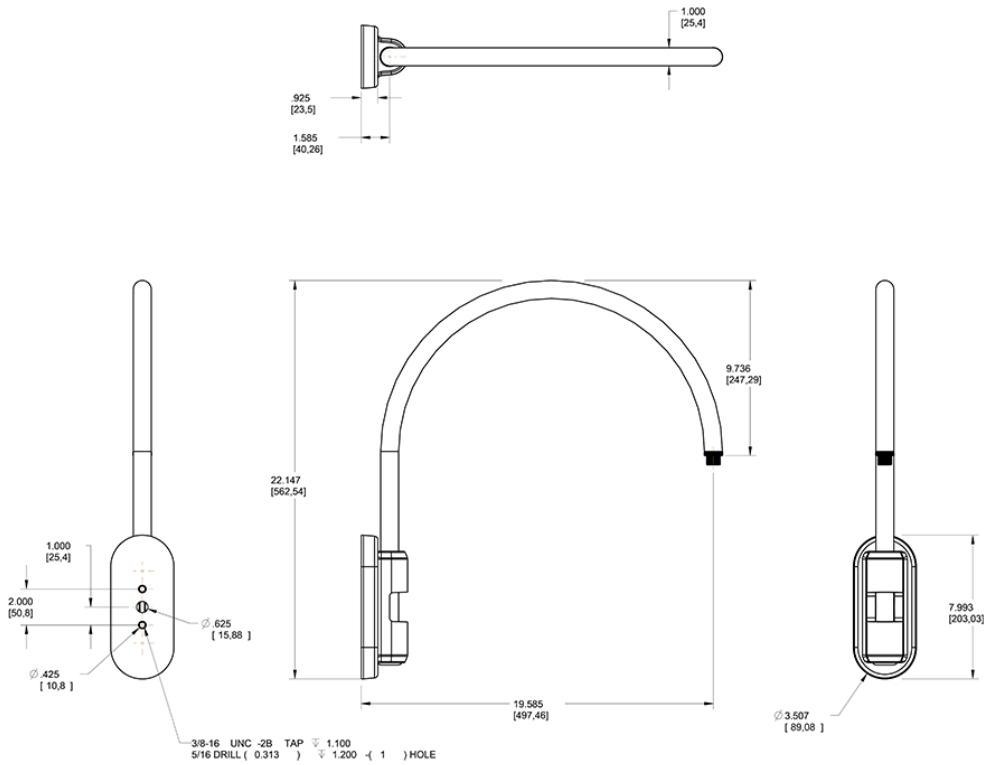

Construction

Arm:

Pole mount 20" high, 19" from pole

Diameter:

Diameter of the tube is 1"

Mounting:

The wall plate does not mount to a junction box but directly to the mounting surface with the proper hardware for the surface

Component Only:

This is a component for ordering LED Goosenecks. Not a complete fixture without Shade and Head.

Construction:

Die cast aluminum

Finish:

Formulated for high durability and long-lasting color

Dimensions

Ordering Matrix

Family	Style	Finish
GOOSE	5	A

- 1 = Arm Style 1
- 2 = Arm Style 2
- 3 = Arm Style 3
- 4 = Arm Style 4
- 5 = Arm Style 5
- B = Black
- W = White
- A = Bronze
- S = Silver
- G = Hunter Green
- YL = Yellow
- LB = Light Blue
- BL = Royal Blue
- BWN = Brown
- I = Ivory
- R = Red