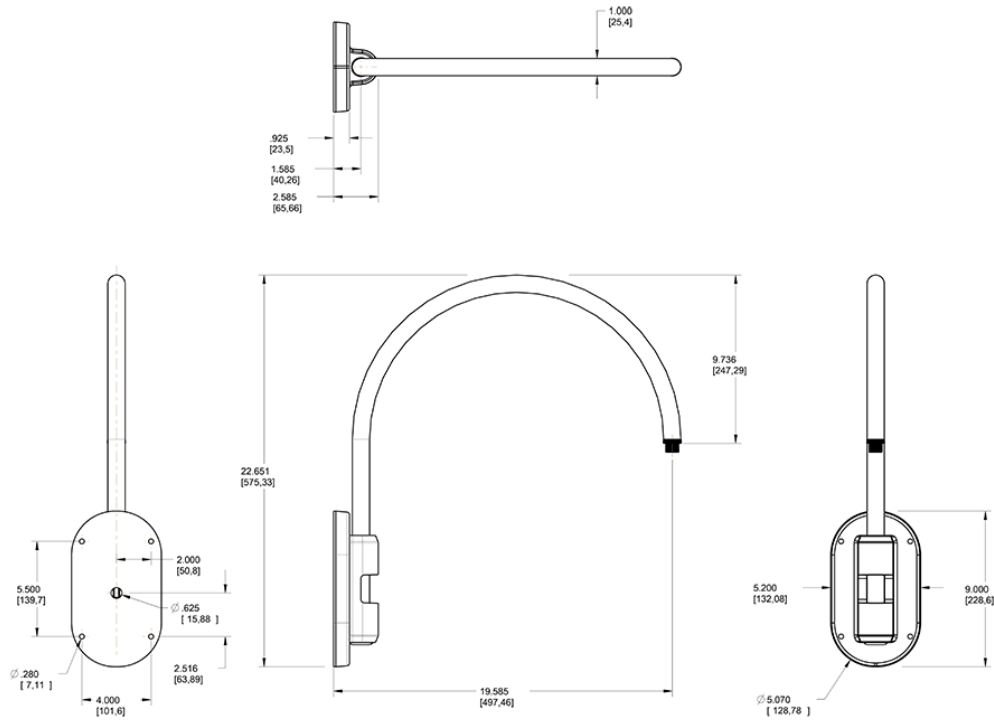

Dimensions

Ordering Matrix

Family	Style	Finish
GOOSE	4	YL

- 1 = Arm Style 1
- 2 = Arm Style 2
- 3 = Arm Style 3
- 4 = Arm Style 4
- 5 = Arm Style 5
- B = Black
- W = White
- A = Bronze
- S = Silver
- G = Hunter Green
- YL = Yellow
- LB = Light Blue
- BL = Royal Blue
- BWN = Brown
- I = Ivory
- R = Red