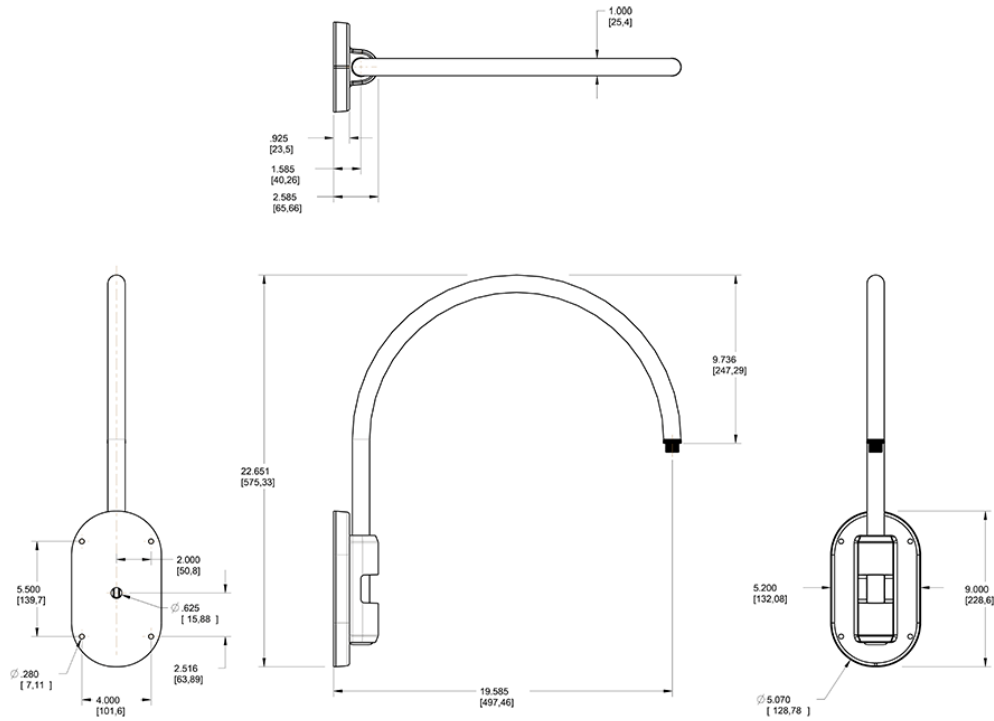

Available in 5 different styles LED Gooseneck Arm. Choose from Style 1 - Style 5 of LED Gooseneck.

Color: Silver

Weight: 6.0 lbs

Project:	Type:
Prepared By:	Date:

**Technical Specifications**

**Other**

**Lead Time:**

**Construction**

**Arm:**

Wall mount 20" high, 19" from wall

**Diameter:**

Diameter of the tube is 1"

**Mounting:**

The wall plate does not mount to a junction box but directly to the mounting surface with the proper hardware for the surface

**Component Only:**

This is a component for ordering LED Goosenecks. Not a complete fixture without Shade and Head.

**Construction:**

Die cast aluminum

**Finish:**

Formulated for high durability and long-lasting color

Dimensions

Ordering Matrix

Family	Style	Finish
GOOSE	4	S

- 1 = Arm Style 1
- 2 = Arm Style 2
- 3 = Arm Style 3
- 4 = Arm Style 4
- 5 = Arm Style 5
- B = Black
- W = White
- A = Bronze
- S = Silver
- G = Hunter Green
- YL = Yellow
- LB = Light Blue
- BL = Royal Blue
- BWN = Brown
- I = Ivory
- R = Red