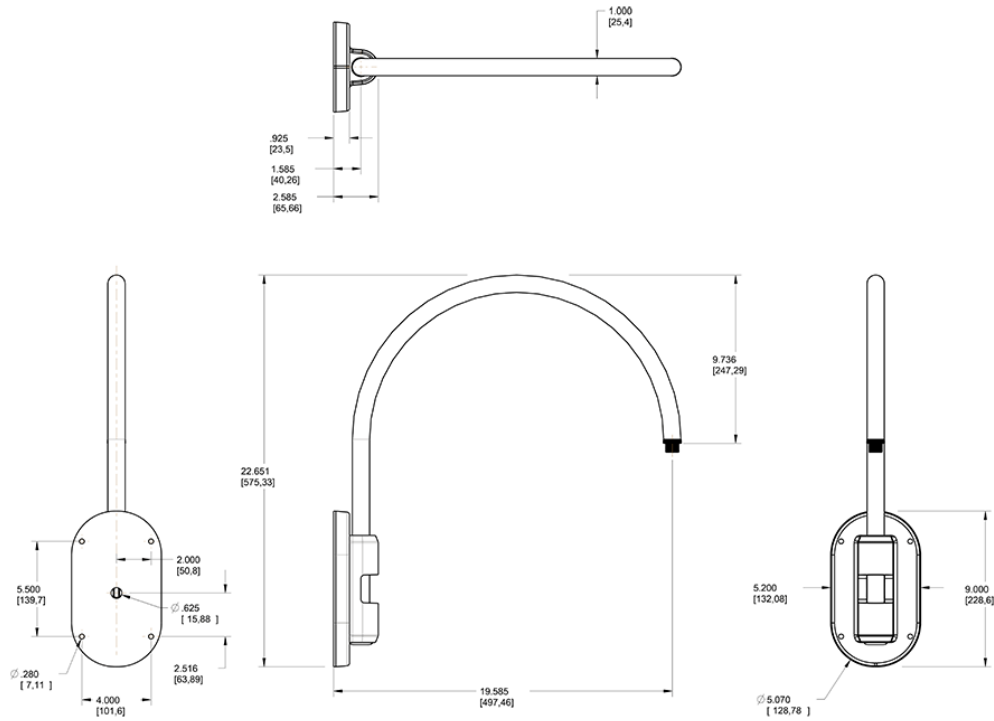

Construction

Arm:

Wall mount 20" high, 19" from wall

Diameter:

Diameter of the tube is 1"

Mounting:

The wall plate does not mount to a junction box but directly to the mounting surface with the proper hardware for the surface

Component Only:

This is a component for ordering LED Goosenecks. Not a complete fixture without Shade and Head.

Construction:

Die cast aluminum

Finish:

Formulated for high durability and long-lasting color

Dimensions

Ordering Matrix

Family	Style	Finish
GOOSE	4	R

- 1 = Arm Style 1
- 2 = Arm Style 2
- 3 = Arm Style 3
- 4 = Arm Style 4
- 5 = Arm Style 5
- B = Black
- W = White
- A = Bronze
- S = Silver
- G = Hunter Green
- YL = Yellow
- LB = Light Blue
- BL = Royal Blue
- BWN = Brown
- I = Ivory
- R = Red