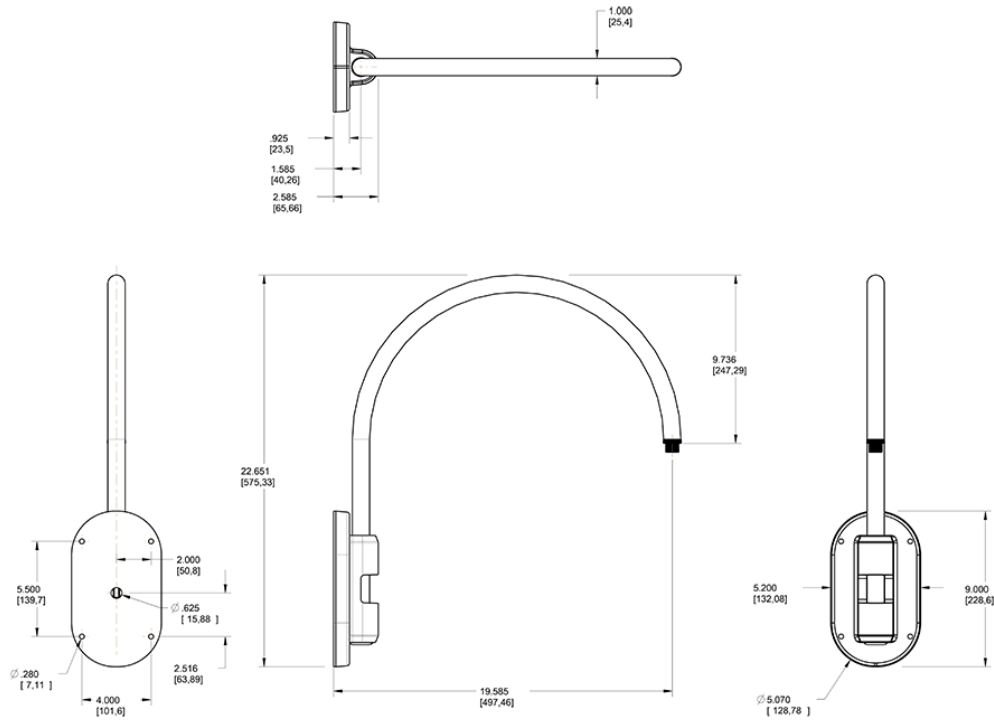

Available in 5 different styles LED Gooseneck Arm. Choose from Style 1 - Style 5 of LED Gooseneck.

Color: Light blue

Weight: 6.0 lbs

Project:

Type:

Prepared By:

Date:

Technical Specifications

Construction

Arm:

Wall mount 20" high, 19" from wall

Diameter:

Diameter of the tube is 1"

Mounting:

The wall plate does not mount to a junction box but directly to the mounting surface with the proper hardware for the surface

Component Only:

This is a component for ordering LED Goosenecks. Not a complete fixture without Shade and Head.

Construction:

Die cast aluminum

Finish:

Formulated for high durability and long-lasting color

Dimensions

Ordering Matrix

Family	Style	Finish
GOOSE	4	LB

- 1 = Arm Style 1
- 2 = Arm Style 2
- 3 = Arm Style 3
- 4 = Arm Style 4
- 5 = Arm Style 5
- B = Black
- W = White
- A = Bronze
- S = Silver
- G = Hunter Green
- YL = Yellow
- LB = Light Blue
- BL = Royal Blue
- BWN = Brown
- I = Ivory
- R = Red