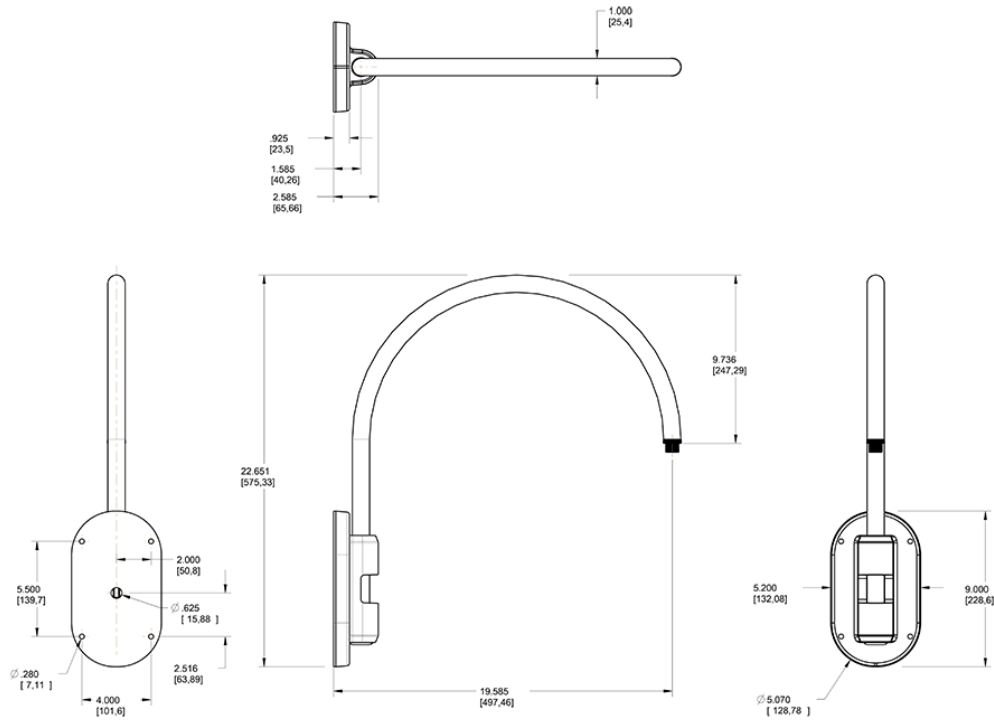

Available in 5 different styles LED Gooseneck Arm. Choose from Style 1 - Style 5 of LED Gooseneck.

Color: Ivory

Weight: 6.0 lbs

Project:

Type:

Prepared By:

Date:

Technical Specifications

Construction

Arm:

Wall mount 20" high, 19" from wall

Diameter:

Diameter of the tube is 1"

Mounting:

The wall plate does not mount to a junction box but directly to the mounting surface with the proper hardware for the surface

Component Only:

This is a component for ordering LED Goosenecks. Not a complete fixture without Shade and Head.

Construction:

Die cast aluminum

Finish:

Formulated for high durability and long-lasting color

Dimensions

Ordering Matrix

Family	Style	Finish
GOOSE	4	I

- 1 = Arm Style 1
- 2 = Arm Style 2
- 3 = Arm Style 3
- 4 = Arm Style 4
- 5 = Arm Style 5
- B = Black
- W = White
- A = Bronze
- S = Silver
- G = Hunter Green
- YL = Yellow
- LB = Light Blue
- BL = Royal Blue
- BWN = Brown
- I = Ivory
- R = Red