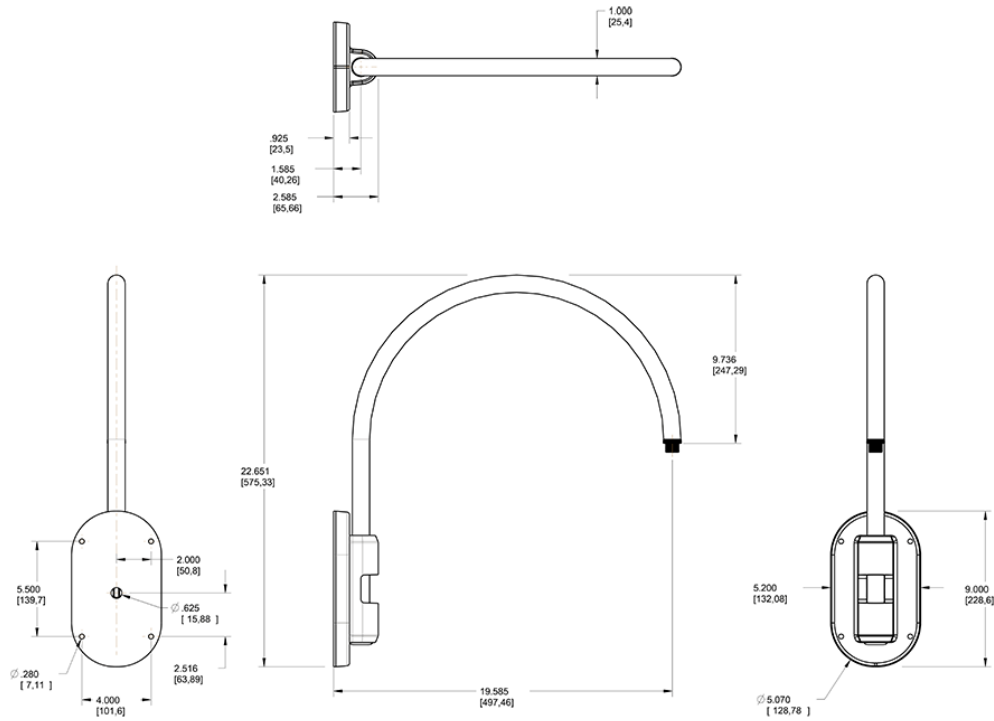

Available in 5 different styles LED Gooseneck Arm. Choose from Style 1 - Style 5 of LED Gooseneck.

Color: Brown

Weight: 6.0 lbs

Project:	Type:
Prepared By:	Date:

**Technical Specifications**

**Other**

**Lead Time:**

**Construction**

**Arm:**

Wall mount 20" high, 19" from wall

**Diameter:**

Diameter of the tube is 1"

**Mounting:**

The wall plate does not mount to a junction box but directly to the mounting surface with the proper hardware for the surface

**Component Only:**

This is a component for ordering LED Goosenecks. Not a complete fixture without Shade and Head.

**Construction:**

Die cast aluminum

**Finish:**

Formulated for high durability and long-lasting color

Dimensions

Ordering Matrix

Family	Style	Finish
GOOSE	4	BWN

- 1 = Arm Style 1
- 2 = Arm Style 2
- 3 = Arm Style 3
- 4 = Arm Style 4
- 5 = Arm Style 5
- B = Black
- W = White
- A = Bronze
- S = Silver
- G = Hunter Green
- YL = Yellow
- LB = Light Blue
- BL = Royal Blue
- BWN = Brown
- I = Ivory
- R = Red