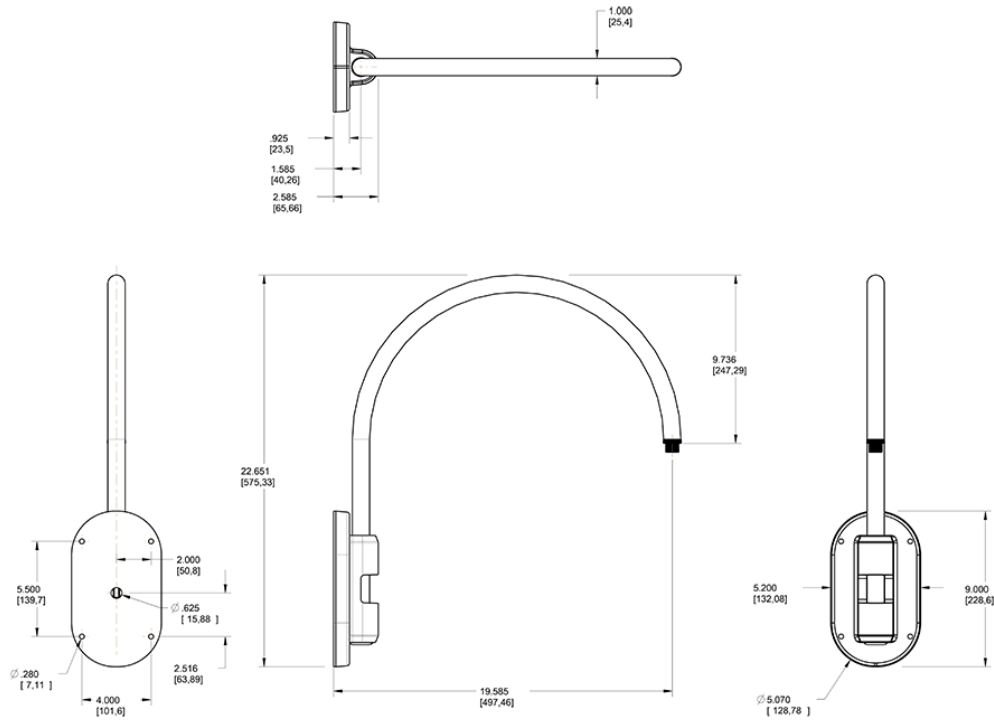

Available in 5 different styles LED Gooseneck Arm. Choose from Style 1 - Style 5 of LED Gooseneck.

Color: Royal blue

Weight: 6.0 lbs

Project:	Type:
Prepared By:	Date:

Technical Specifications

Other

Lead Time:

Construction

Arm:

Wall mount 20" high, 19" from wall

Diameter:

Diameter of the tube is 1"

Component Only:

This is a component for ordering LED Goosenecks. Not a complete fixture without Shade and Head.

Construction:

Die cast aluminum

Finish:

Formulated for high durability and long-lasting color

Installation

Mounting:

The wall plate does not mount to a junction box but directly to the mounting surface with the proper hardware for the surface

Dimensions

Ordering Matrix

Family	Style	Finish
GOOSE	4	BL

- 1 = Arm Style 1
- 2 = Arm Style 2
- 3 = Arm Style 3
- 4 = Arm Style 4
- 5 = Arm Style 5
- B = Black
- W = White
- A = Bronze
- S = Silver
- G = Hunter Green
- YL = Yellow
- LB = Light Blue
- BL = Royal Blue
- BWN = Brown
- I = Ivory
- R = Red