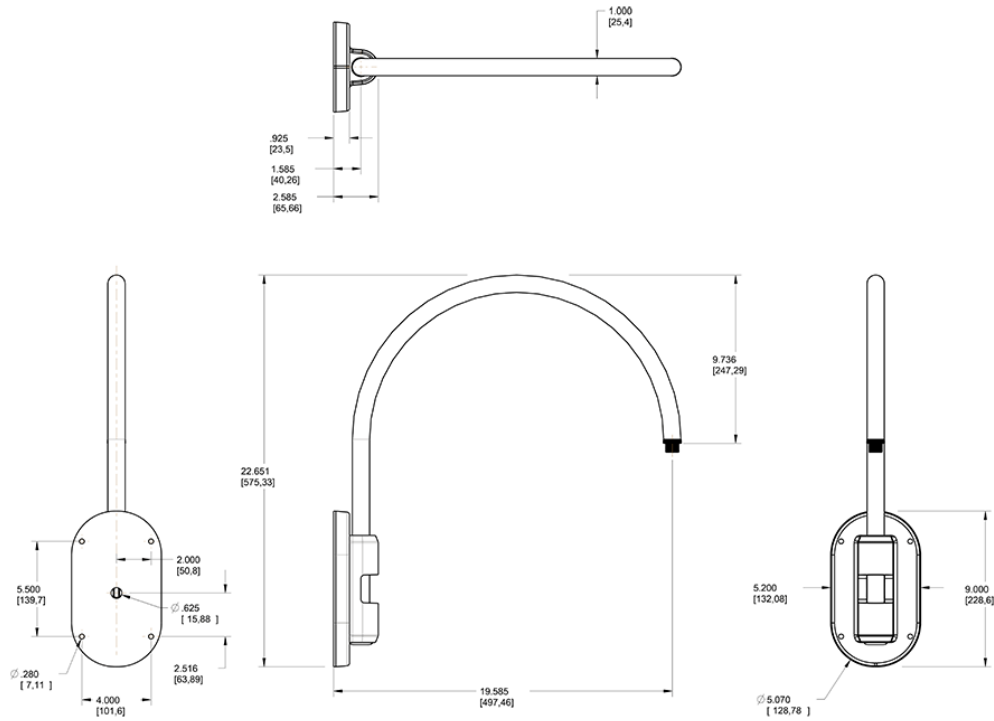

Available in 5 different styles LED Gooseneck Arm. Choose from Style 1 - Style 5 of LED Gooseneck.

Color: Black

Weight: 6.9 lbs

Project:	Type:
Prepared By:	Date:

Technical Specifications

Other

Threads:

1/2" NPS at the fixture Side

Construction

Diameter:

Diameter of the tube is 1"

Mounting:

The wall plate does not mount to a junction box but directly to the mounting surface with the proper hardware for the surface

Component Only:

This is a component for ordering LED Goosenecks. Not a complete fixture without Shade and Head.

Construction:

Die cast aluminum

Finish:

Formulated for high durability and long-lasting color

Dimensions

Ordering Matrix

Family	Style	Finish
GOOSE	4	B

- 1 = Arm Style 1
- 2 = Arm Style 2
- 3 = Arm Style 3
- 4 = Arm Style 4
- 5 = Arm Style 5
- B = Black
- W = White
- A = Bronze
- S = Silver
- G = Hunter Green
- YL = Yellow
- LB = Light Blue
- BL = Royal Blue
- BWN = Brown
- I = Ivory
- R = Red