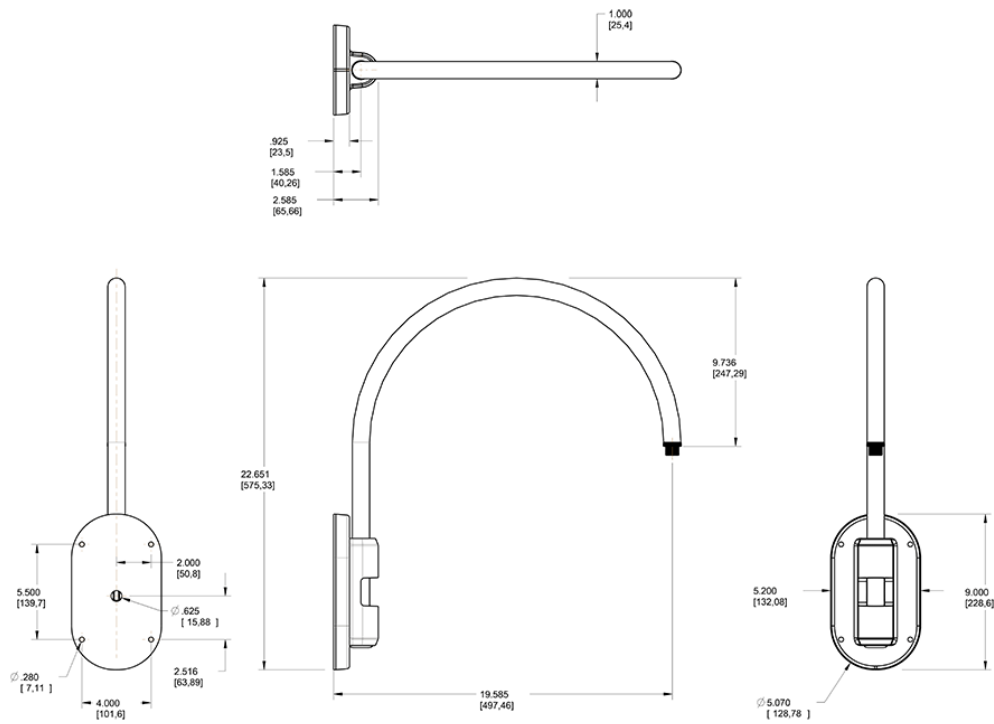

**Construction**

**Arm:**

Wall mount 20" high, 19" from wall

**Diameter:**

Diameter of the tube is 1"

**Mounting:**

The wall plate does not mount to a junction box but directly to the mounting surface with the proper hardware for the surface

**Component Only:**

This is a component for ordering LED Goosenecks. Not a complete fixture without Shade and Head.

**Construction:**

Die cast aluminum

**Finish:**

Formulated for high durability and long-lasting color

Dimensions

Ordering Matrix

Family	Style	Finish
GOOSE	4	A

- 1 = Arm Style 1
- 2 = Arm Style 2
- 3 = Arm Style 3
- 4 = Arm Style 4
- 5 = Arm Style 5
- B = Black
- W = White
- A = Bronze
- S = Silver
- G = Hunter Green
- YL = Yellow
- LB = Light Blue
- BL = Royal Blue
- BWN = Brown
- I = Ivory
- R = Red