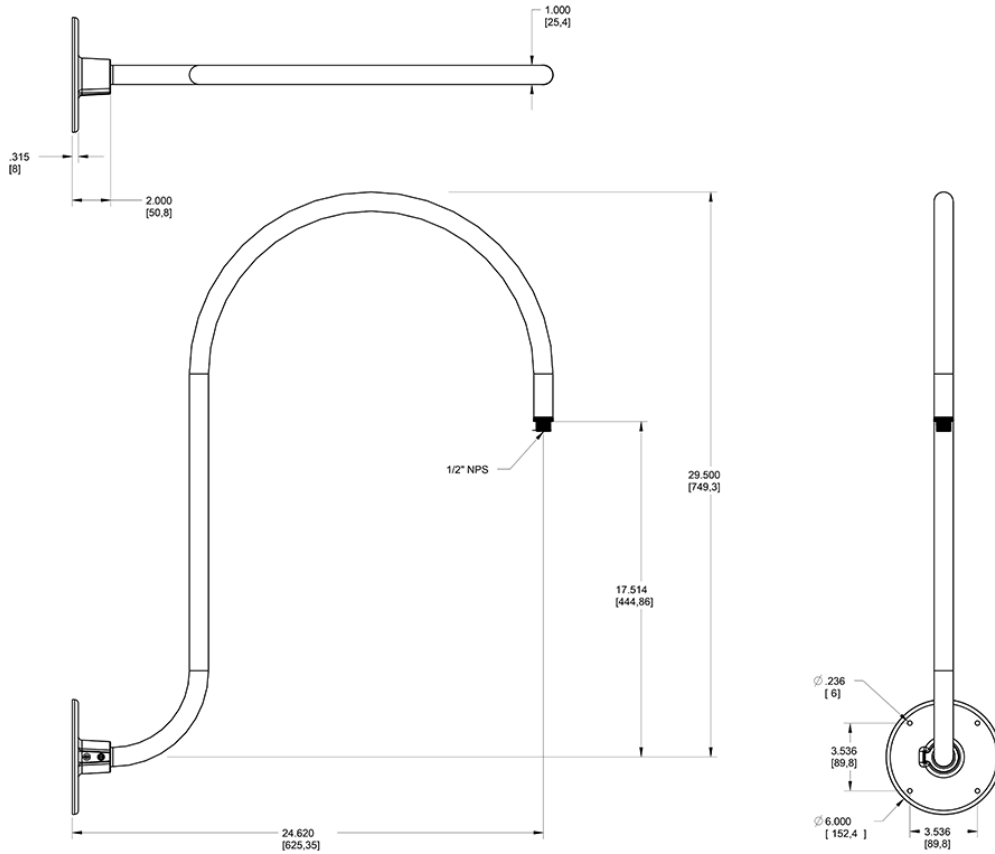

Available in 5 different styles LED Gooseneck Arm. Choose from Style 1 - Style 5 of LED Gooseneck.

Color: Yellow

Weight: 5.0 lbs

Project:

Type:

Prepared By:

Date:

Technical Specifications

Construction

Arm:

Upcurve 30" high, 25" from wall

Diameter:

Diameter of the tube is 1"

Mounting:

The wall plate does not mount to a junction box but directly to the mounting surface with the proper hardware for the surface

Component Only:

This is a component for ordering LED Goosenecks. Not a complete fixture without Shade and Head.

Construction:

Die cast aluminum

Finish:

Formulated for high durability and long-lasting color

Dimensions

Ordering Matrix

Family	Style	Finish
GOOSE	3	YL

- 1 = Arm Style 1
- 2 = Arm Style 2
- 3 = Arm Style 3
- 4 = Arm Style 4
- 5 = Arm Style 5
- B = Black
- W = White
- A = Bronze
- S = Silver
- G = Hunter Green
- YL = Yellow
- LB = Light Blue
- BL = Royal Blue
- BWN = Brown
- I = Ivory
- R = Red