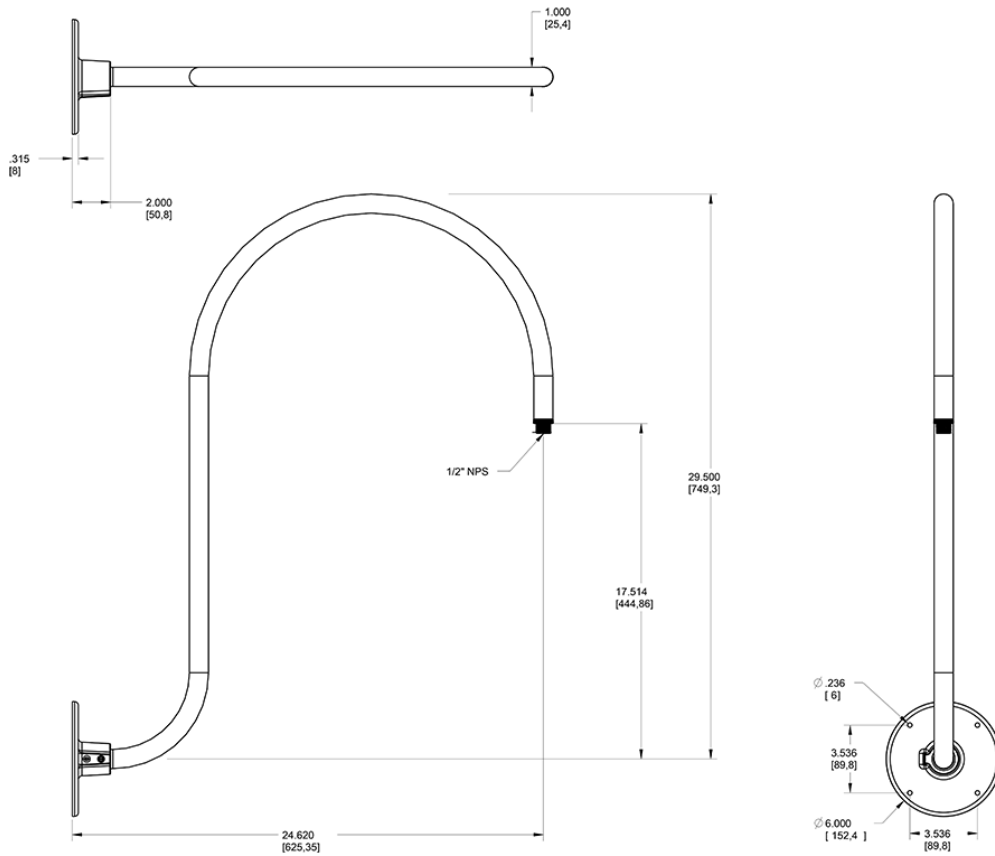

Dimensions

Ordering Matrix

Family	Style	Finish
GOOSE	3	S

- 1 = Arm Style 1
- 2 = Arm Style 2
- 3 = Arm Style 3
- 4 = Arm Style 4
- 5 = Arm Style 5
- B = Black
- W = White
- A = Bronze
- S = Silver
- G = Hunter Green
- YL = Yellow
- LB = Light Blue
- BL = Royal Blue
- BWN = Brown
- I = Ivory
- R = Red