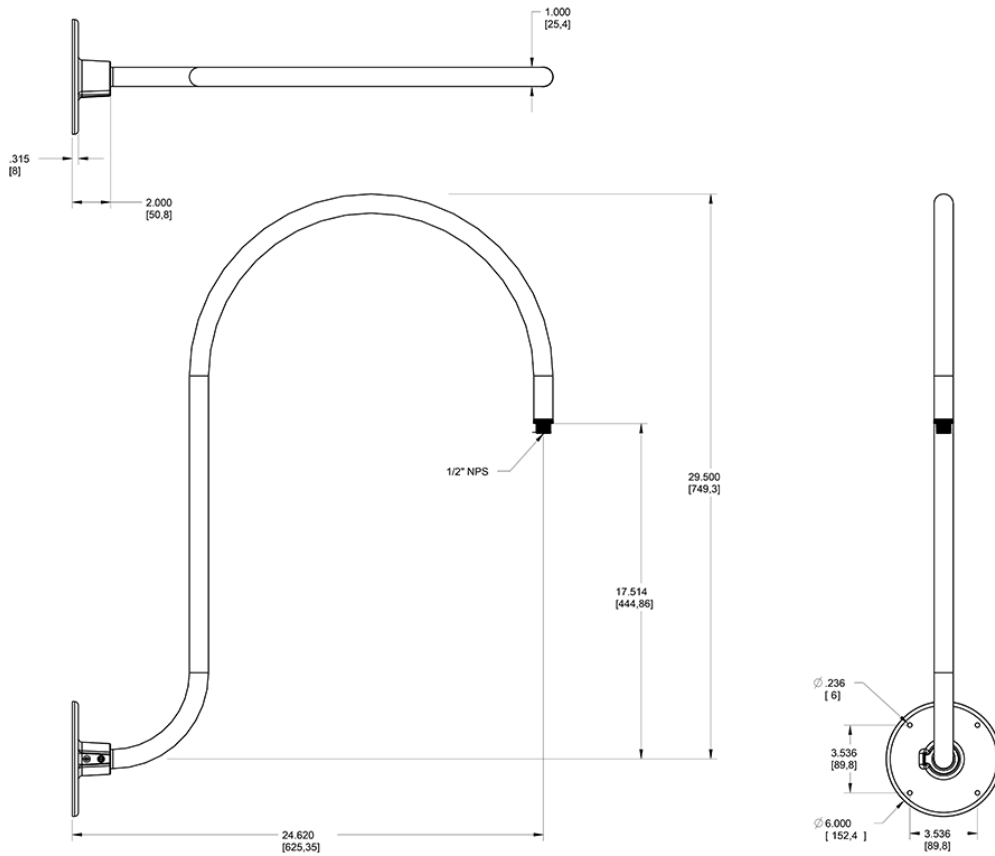

Available in 5 different styles LED Gooseneck Arm. Choose from Style 1 - Style 5 of LED Gooseneck.

Color: Red

Weight: 5.0 lbs

Project:

Type:

Prepared By:

Date:

Technical Specifications

Construction

Arm:

Upcurve 30" high, 25" from wall

Diameter:

Diameter of the tube is 1"

Mounting:

The wall plate does not mount to a junction box but directly to the mounting surface with the proper hardware for the surface

Component Only:

This is a component for ordering LED Goosenecks. Not a complete fixture without Shade and Head.

Construction:

Die cast aluminum

Finish:

Formulated for high durability and long-lasting color

Dimensions

Ordering Matrix

Family	Style	Finish
GOOSE	3	R
1 = Arm Style 1		B = Black
2 = Arm Style 2		W = White
3 = Arm Style 3		A = Bronze
4 = Arm Style 4		S = Silver
5 = Arm Style 5		G = Hunter Green
		YL = Yellow
		LB = Light Blue
		BL = Royal Blue
		BWN = Brown
		I = Ivory
		R = Red