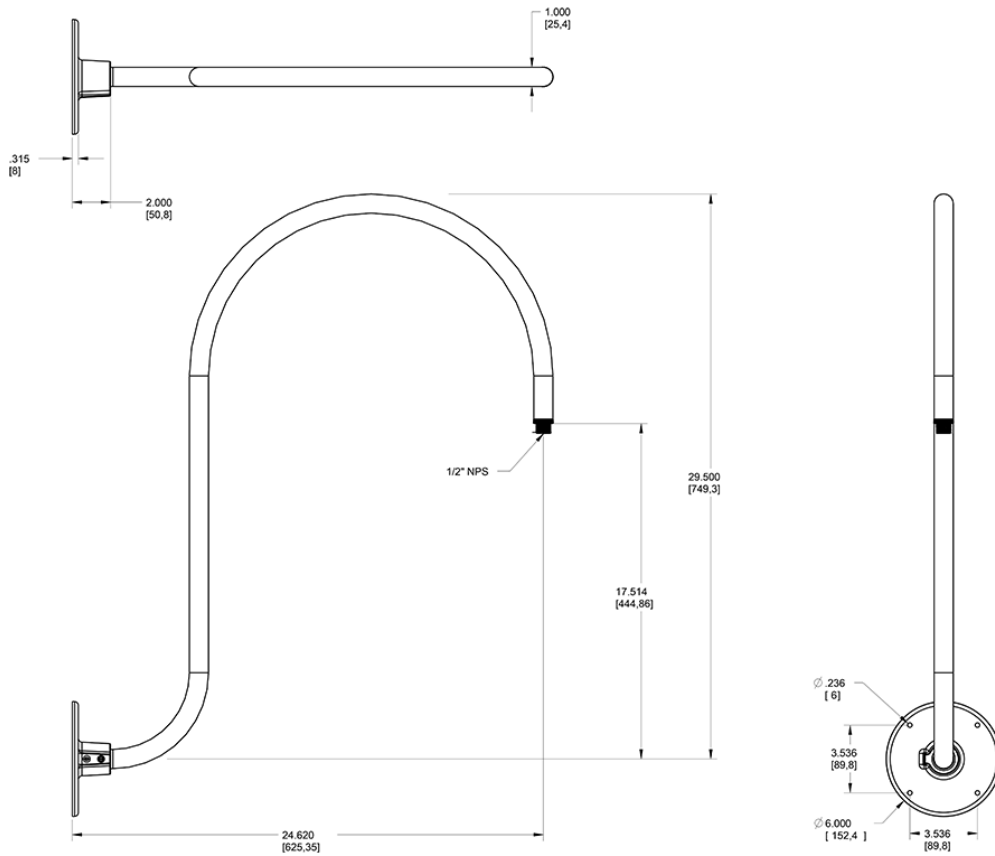

#### Diameter:

Diameter of the tube is 1"

#### Mounting:

The wall plate does not mount to a junction box but directly to the mounting surface with the proper hardware for the surface

#### Component Only:

This is a component for ordering LED Goosenecks. Not a complete fixture without Shade and Head.

## Dimensions