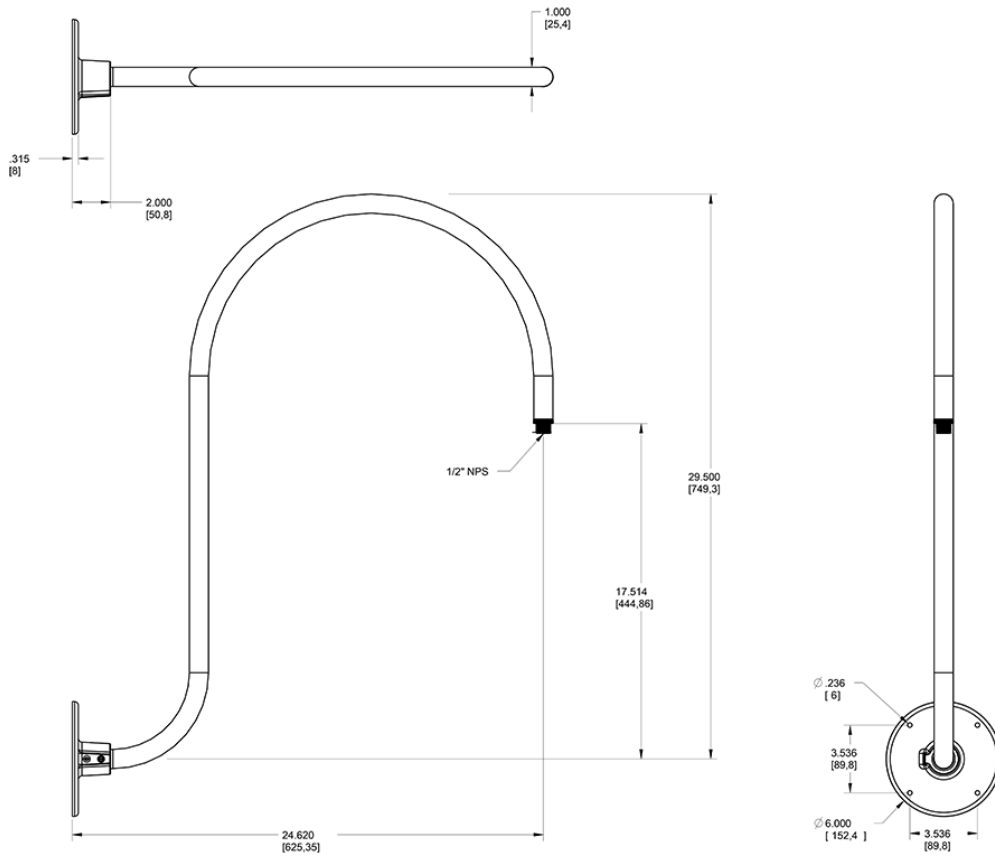

Available in 5 different styles LED Gooseneck Arm. Choose from Style 1 - Style 5 of LED Gooseneck.

Color: Ivory

Weight: 5.0 lbs

Project:

Type:

Prepared By:

Date:

Technical Specifications

Construction

Arm:

Upcurve 30" high, 25" from wall

Diameter:

Diameter of the tube is 1"

Mounting:

The wall plate does not mount to a junction box but directly to the mounting surface with the proper hardware for the surface

Component Only:

This is a component for ordering LED Goosenecks. Not a complete fixture without Shade and Head.

Construction:

Die cast aluminum

Finish:

Formulated for high durability and long-lasting color

Dimensions

Ordering Matrix

Family	Style	Finish
GOOSE	3	I

- 1 = Arm Style 1
- 2 = Arm Style 2
- 3 = Arm Style 3
- 4 = Arm Style 4
- 5 = Arm Style 5
- B = Black
- W = White
- A = Bronze
- S = Silver
- G = Hunter Green
- YL = Yellow
- LB = Light Blue
- BL = Royal Blue
- BWN = Brown
- I = Ivory
- R = Red