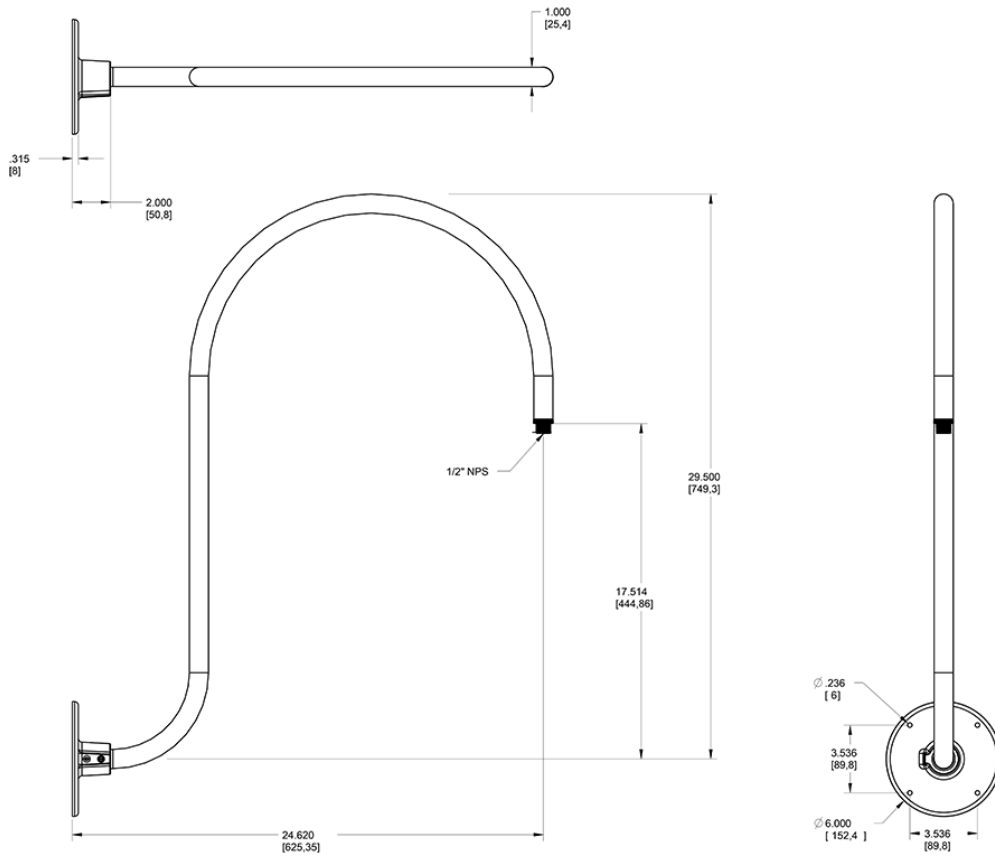

Available in 5 different styles LED Gooseneck Arm. Choose from Style 1 - Style 5 of LED Gooseneck.

Color: Hunter green

Weight: 5.0 lbs

Project:	Type:
Prepared By:	Date:

Technical Specifications

Other

Lead Time:

Construction

Arm:

Upcurve 30" high, 25" from wall

Diameter:

Diameter of the tube is 1"

Mounting:

The wall plate does not mount to a junction box but directly to the mounting surface with the proper hardware for the surface

Component Only:

This is a component for ordering LED Goosenecks. Not a complete fixture without Shade and Head.

Construction:

Die cast aluminum

Finish:

Formulated for high durability and long-lasting color

Dimensions

Ordering Matrix

Family	Style	Finish
GOOSE	3	G

- 1 = Arm Style 1
- 2 = Arm Style 2
- 3 = Arm Style 3
- 4 = Arm Style 4
- 5 = Arm Style 5
- B** = Black
- W** = White
- A** = Bronze
- S** = Silver
- G** = Hunter Green
- YL** = Yellow
- LB** = Light Blue
- BL** = Royal Blue
- BWN** = Brown
- I** = Ivory
- R** = Red