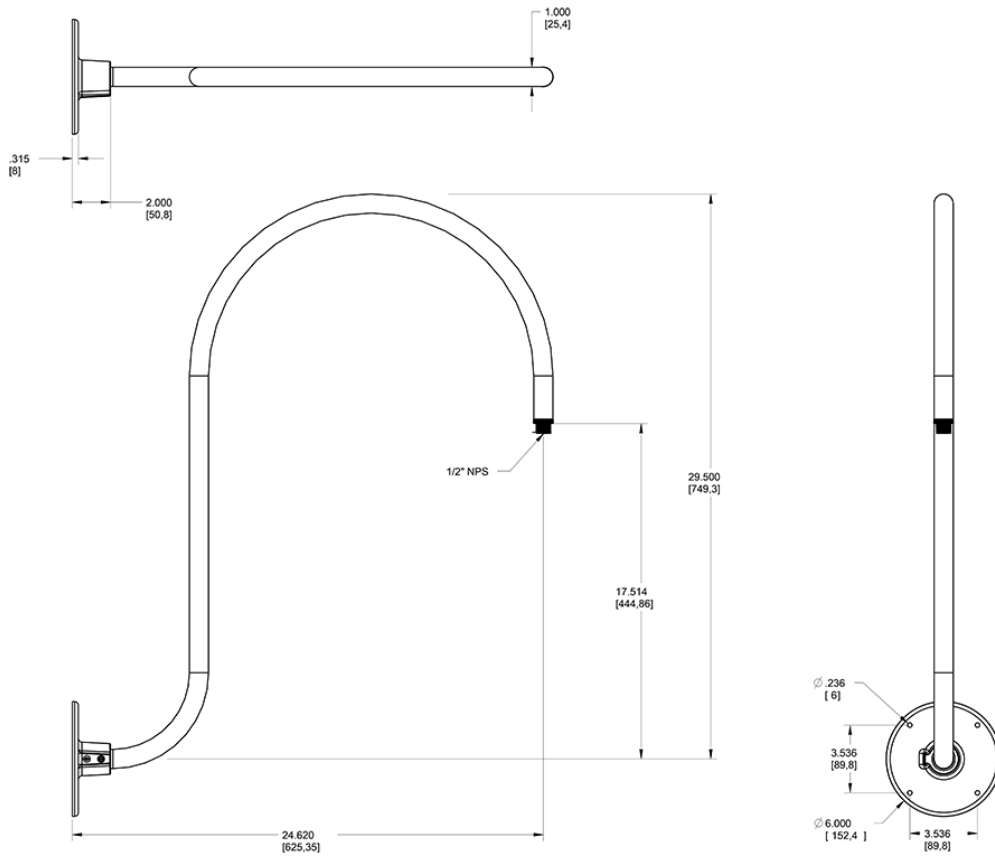

Threads:

1/2" NPS at the fixture Side

Buy American Act Compliance:

RAB values USA manufacturing! Upon request, RAB may be able to manufacture this product to be compliant with the Buy American Act (BAA). Please contact customer service to request a quote for the product to be made BAA compliant.

Construction

Arm:

Upcurve 30" high, 25" from wall

Diameter:

Diameter of the tube is 1"

Mounting:

The wall plate does not mount to a junction box but directly to the mounting surface with the proper hardware for the surface

Component Only:

This is a component for ordering LED Goosenecks. Not a complete fixture without Shade and Head.

Construction:

Die cast aluminum

Finish:

Formulated for high durability and long-lasting color

Dimensions

Ordering Matrix

Family	Style	Finish
GOOSE	3	BWN

- 1 = Arm Style 1
- 2 = Arm Style 2
- 3 = Arm Style 3
- 4 = Arm Style 4
- 5 = Arm Style 5
- B = Black
- W = White
- A = Bronze
- S = Silver
- G = Hunter Green
- YL = Yellow
- LB = Light Blue
- BL = Royal Blue
- BWN = Brown
- I = Ivory
- R = Red