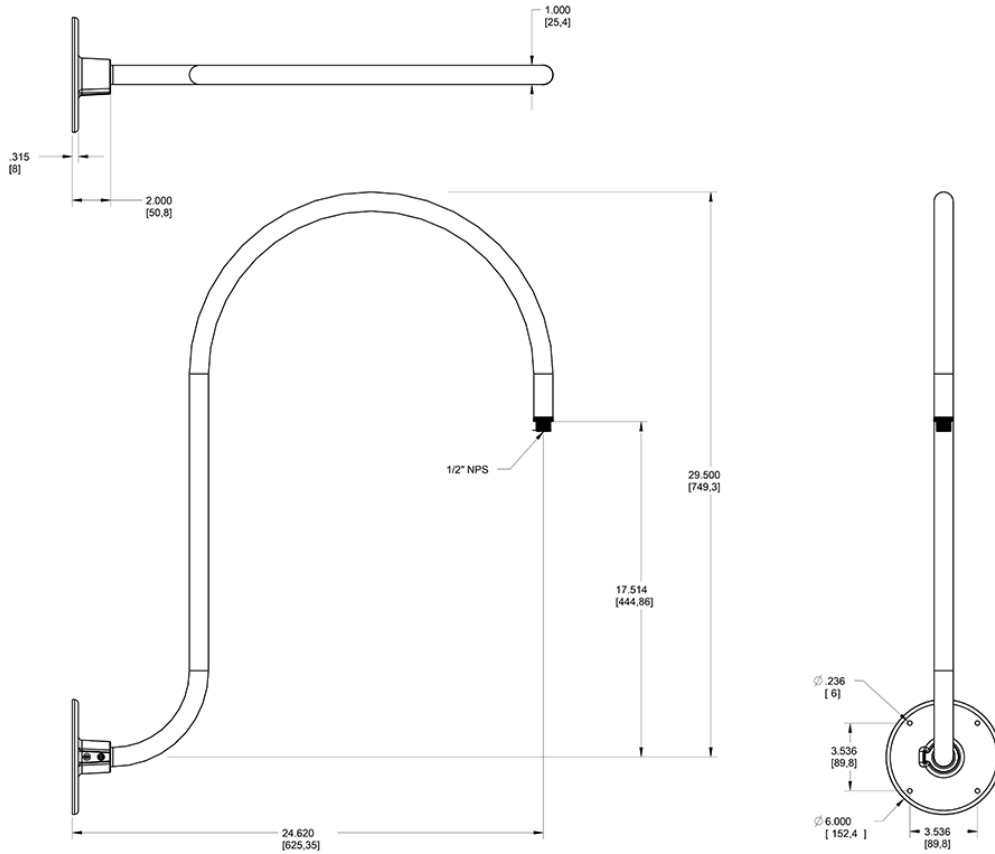

Available in 5 different styles LED Gooseneck Arm. Choose from Style 1 - Style 5 of LED Gooseneck.

Color: Royal blue

Weight: 5.0 lbs

Project:	Type:
Prepared By:	Date:

**Technical Specifications**

**Other**

**Construction**

**Arm:**

Upcurve 30" high, 25" from wall

**Diameter:**

Diameter of the tube is 1"

**Component Only:**

This is a component for ordering LED Goosenecks. Not a complete fixture without Shade and Head.

**Construction:**

Die cast aluminum

**Finish:**

Formulated for high durability and long-lasting color

**Installation**

**Mounting:**

The wall plate does not mount to a junction box but directly to the mounting surface with the proper hardware for the surface

Dimensions

Ordering Matrix

Family	Style	Finish
GOOSE	3	BL

- 1 = Arm Style 1
- 2 = Arm Style 2
- 3 = Arm Style 3
- 4 = Arm Style 4
- 5 = Arm Style 5
- B = Black
- W = White
- A = Bronze
- S = Silver
- G = Hunter Green
- YL = Yellow
- LB = Light Blue
- BL = Royal Blue
- BWN = Brown
- I = Ivory
- R = Red