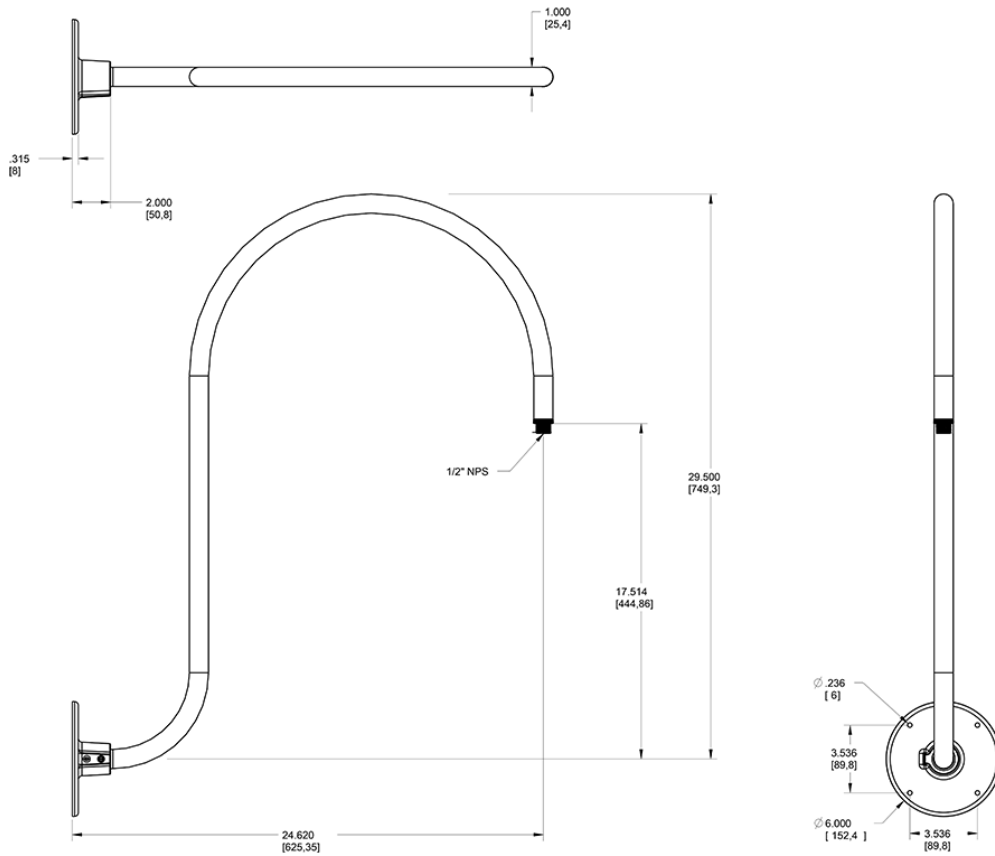

Available in 5 different styles LED Gooseneck Arm. Choose from Style 1 - Style 5 of LED Gooseneck.

Color: Black

Weight: 5.0 lbs

Project:

Type:

Prepared By:

Date:

Technical Specifications

Other

Threads:

1/2" NPS at the fixture Side

Buy American Act Compliance:

RAB values USA manufacturing! Upon request, RAB may be able to manufacture this product to be compliant with the Buy American Act (BAA). Please contact customer service to request a quote for the product to be made BAA compliant.

Construction

Diameter:

Diameter of the tube is 1"

Mounting:

The wall plate does not mount to a junction box but directly to the mounting surface with the proper hardware for the surface

Component Only:

This is a component for ordering LED Goosenecks. Not a complete fixture without Shade and Head.

Construction:

Die cast aluminum

Finish:

Formulated for high durability and long-lasting color

Dimensions

Ordering Matrix

Family	Style	Finish
GOOSE	3	B

- 1 = Arm Style 1
- 2 = Arm Style 2
- 3 = Arm Style 3
- 4 = Arm Style 4
- 5 = Arm Style 5
- B = Black
- W = White
- A = Bronze
- S = Silver
- G = Hunter Green
- YL = Yellow
- LB = Light Blue
- BL = Royal Blue
- BWN = Brown
- I = Ivory
- R = Red