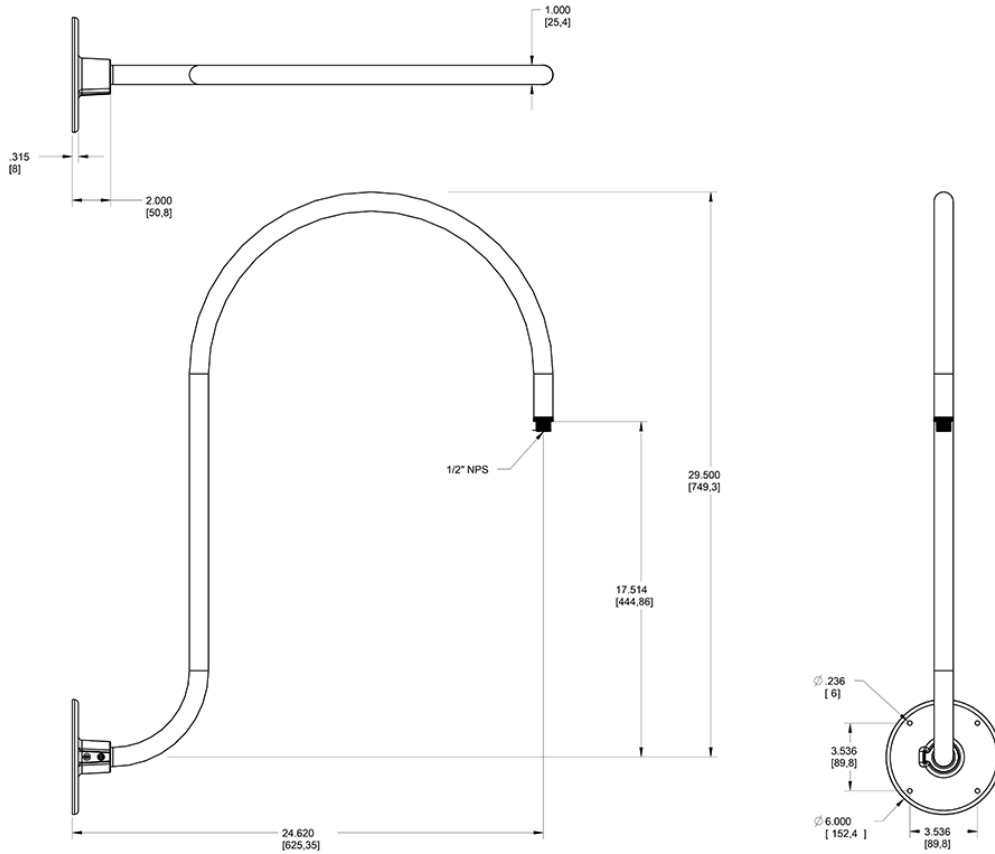

Technical Specifications

Other

Lead Time:

12 - 14 weeks standard shipping.

Threads:

1/2" NPS at the fixture Side

Buy American Act Compliance:

RAB values USA manufacturing! Upon request, RAB may be able to manufacture this product to be compliant with the Buy American Act (BAA). Please contact customer service to request a quote for the product to be made BAA compliant.

Construction

Arm:

Upcurve 30" high, 25" from wall

Diameter:

Diameter of the tube is 1"

Mounting:

The wall plate does not mount to a junction box but directly to the mounting surface with the proper hardware for the surface

Component Only:

This is a component for ordering LED Goosenecks. Not a complete fixture without Shade and Head.

Construction:

Die cast aluminum

Finish:

Formulated for high durability and long-lasting color

Dimensions

Ordering Matrix

| Family | Style | Finish |
|--------|-------|--------|
| GOOSE | 3 | A |

- 1 = Arm Style 1
- 2 = Arm Style 2
- 3 = Arm Style 3
- 4 = Arm Style 4
- 5 = Arm Style 5
- B = Black
- W = White
- A = Bronze
- S = Silver
- G = Hunter Green
- YL = Yellow
- LB = Light Blue
- BL = Royal Blue
- BWN = Brown
- I = Ivory
- R = Red