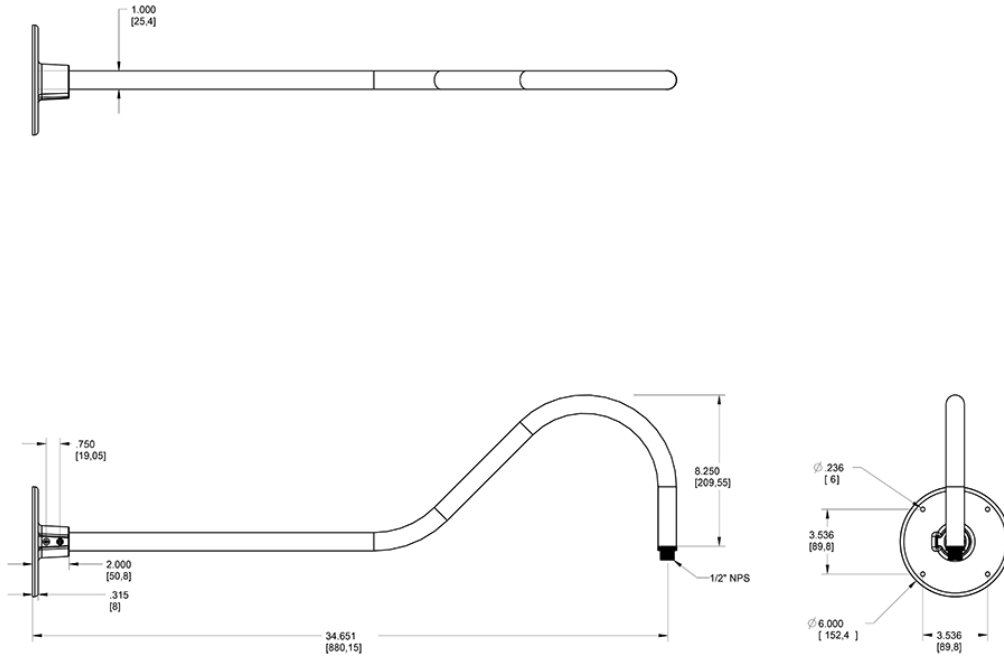

Available in 5 different styles LED Gooseneck Arm. Choose from Style 1 - Style 5 of LED Gooseneck.

Color: Yellow

Weight: 3.9 lbs

Project:

Type:

Prepared By:

Date:

Technical Specifications

Other

Lead Time:

12 - 14 weeks standard shipping.

Threads:

1/2" NPS at the fixture Side

Buy American Act Compliance:

RAB values USA manufacturing! Upon request, RAB may be able to manufacture this product to be compliant with the Buy American Act (BAA). Please contact customer service to request a quote for the product to be made BAA compliant.

Construction

Arm:

35" from wall

Diameter:

Diameter of the tube is 1"

Mounting:

The wall plate does not mount to a junction box but directly to the mounting surface with the proper hardware for the surface

Component Only:

This is a component for ordering LED Goosenecks. Not a complete fixture without Shade and Head.

Construction:

Die cast aluminum

Finish:

Formulated for high durability and long-lasting color

Dimensions

Ordering Matrix