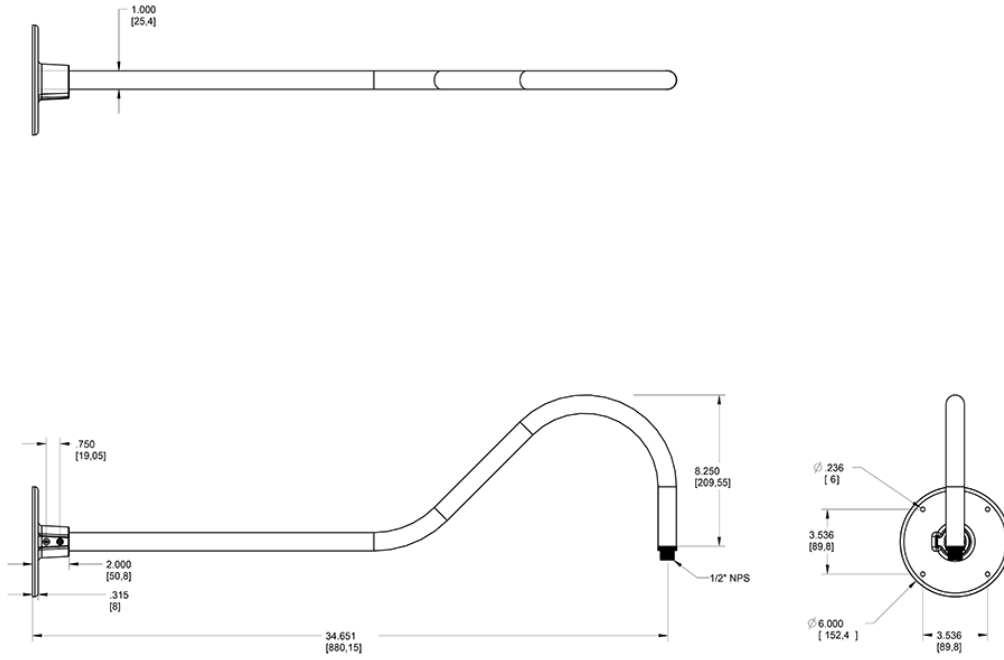

Available in 5 different styles LED Gooseneck Arm. Choose from Style 1 - Style 5 of LED Gooseneck.

Color: Silver

Weight: 3.9 lbs

Project:

Type:

Prepared By:

Date:

Technical Specifications

Other

Lead Time:

12 - 14 weeks standard shipping.

Threads:

1/2" NPS at the fixture Side

Buy American Act Compliance:

RAB values USA manufacturing! Upon request, RAB may be able to manufacture this product to be compliant with the Buy American Act (BAA). Please contact customer service to request a quote for the product to be made BAA compliant.

Construction

Arm:

35" from wall

Diameter:

Diameter of the tube is 1"

Mounting:

The wall plate does not mount to a junction box but directly to the mounting surface with the proper hardware for the surface

Component Only:

This is a component for ordering LED Goosenecks. Not a complete fixture without Shade and Head.

Construction:

Die cast aluminum

Finish:

Formulated for high durability and long-lasting color

Dimensions

Ordering Matrix