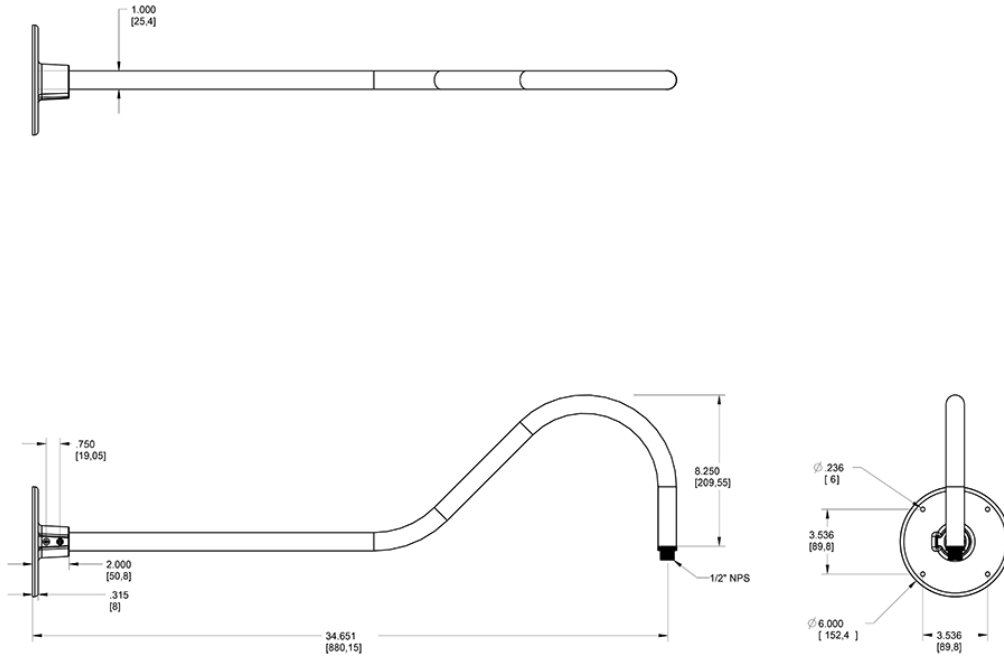

Available in 5 different styles LED Gooseneck Arm. Choose from Style 1 - Style 5 of LED Gooseneck.

Color: Red

Weight: 3.9 lbs

Project:

Type:

Prepared By:

Date:

Technical Specifications

Other

Lead Time:

12 - 14 weeks standard shipping.

Threads:

1/2" NPS at the fixture Side

Buy American Act Compliance:

RAB values USA manufacturing! Upon request, RAB may be able to manufacture this product to be compliant with the Buy American Act (BAA). Please contact customer service to request a quote for the product to be made BAA compliant.

Construction

Arm:

35" from wall

Diameter:

Diameter of the tube is 1"

Mounting:

The wall plate does not mount to a junction box but directly to the mounting surface with the proper hardware for the surface

Component Only:

This is a component for ordering LED Goosenecks. Not a complete fixture without Shade and Head.

Construction:

Die cast aluminum

Finish:

Formulated for high durability and long-lasting color

Dimensions

Ordering Matrix