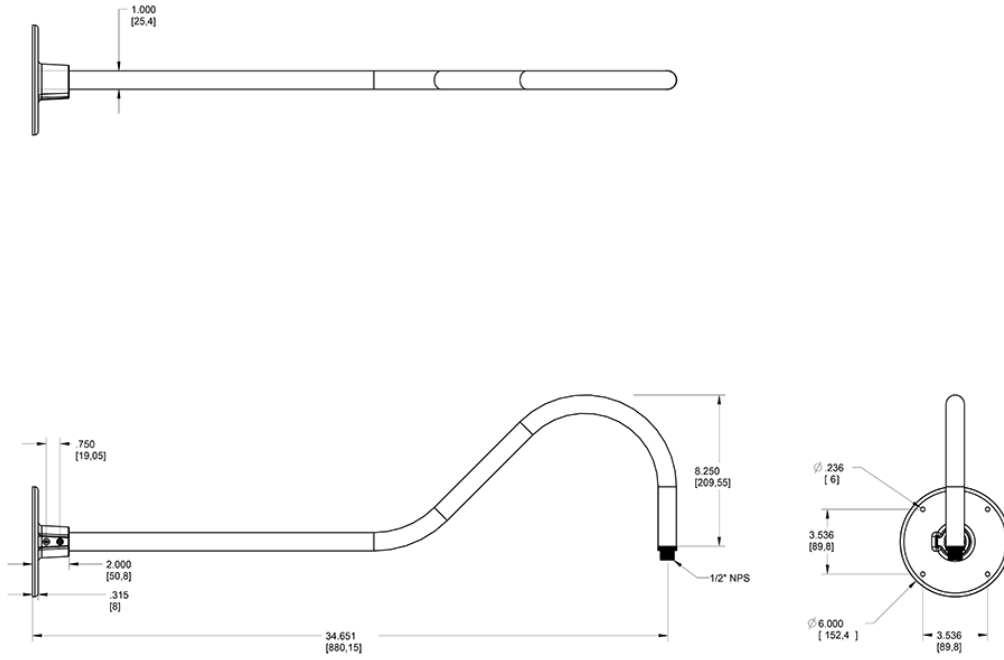

Available in 5 different styles LED Gooseneck Arm. Choose from Style 1 - Style 5 of LED Gooseneck.

Color: Light blue

Weight: 3.9 lbs

Project:

Type:

Prepared By:

Date:

Technical Specifications

Other

Lead Time:

12 - 14 weeks standard shipping.

Threads:

1/2" NPS at the fixture Side

Buy American Act Compliance:

RAB values USA manufacturing! Upon request, RAB may be able to manufacture this product to be compliant with the Buy American Act (BAA). Please contact customer service to request a quote for the product to be made BAA compliant.

Construction

Arm:

35" from wall

Diameter:

Diameter of the tube is 1"

Mounting:

The wall plate does not mount to a junction box but directly to the mounting surface with the proper hardware for the surface

Component Only:

This is a component for ordering LED Goosenecks. Not a complete fixture without Shade and Head.

Construction:

Die cast aluminum

Finish:

Formulated for high durability and long-lasting color

Dimensions

Ordering Matrix