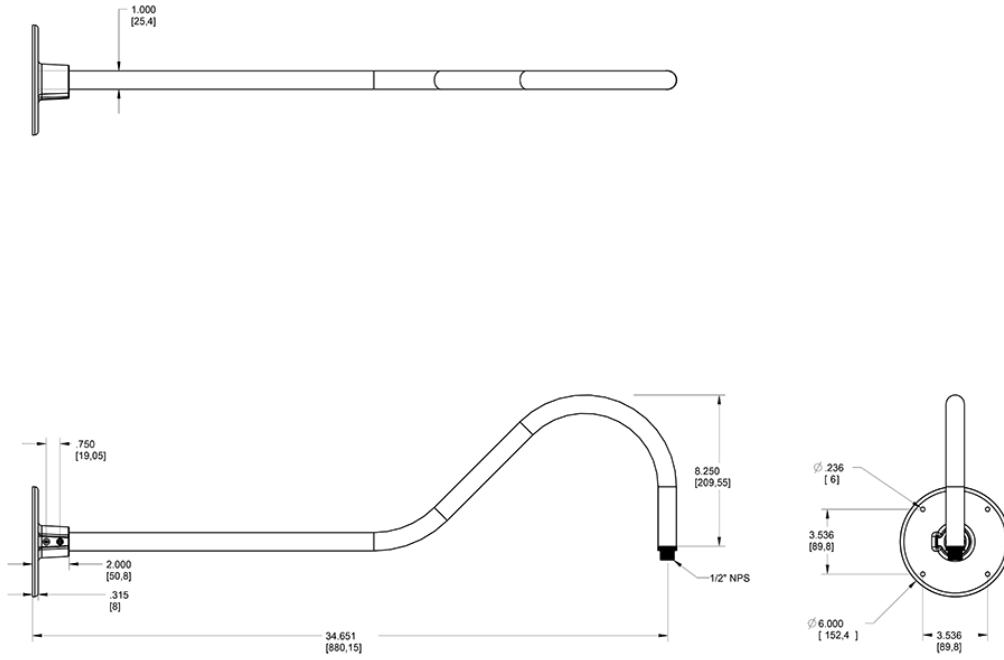

Available in 5 different styles LED Gooseneck Arm. Choose from Style 1 - Style 5 of LED Gooseneck.

Color: Ivory

Weight: 3.9 lbs

Project:

Type:

Prepared By:

Date:

Technical Specifications

Other

Lead Time:

12 - 14 weeks standard shipping.

Threads:

1/2" NPS at the fixture Side

Buy American Act Compliance:

RAB values USA manufacturing! Upon request, RAB may be able to manufacture this product to be compliant with the Buy American Act (BAA). Please contact customer service to request a quote for the product to be made BAA compliant.

Construction

Arm:

35" from wall

Diameter:

Diameter of the tube is 1"

Mounting:

The wall plate does not mount to a junction box but directly to the mounting surface with the proper hardware for the surface

Component Only:

This is a component for ordering LED Goosenecks. Not a complete fixture without Shade and Head.

Construction:

Die cast aluminum

Finish:

Formulated for high durability and long-lasting color

Dimensions

Ordering Matrix