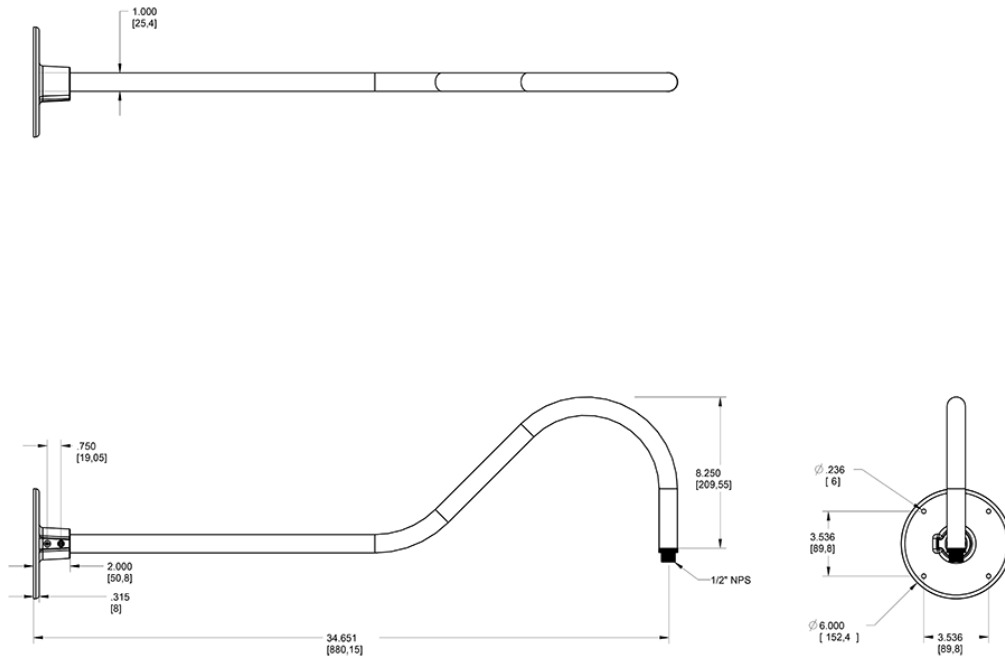

Available in 5 different styles LED Gooseneck Arm. Choose from Style 1 - Style 5 of LED Gooseneck.

Color: Hunter green

Weight: 3.9 lbs

Project:

Type:

Prepared By:

Date:

Technical Specifications

Other

Lead Time:

12 - 14 weeks standard shipping.

Threads:

1/2" NPS at the fixture Side

Buy American Act Compliance:

RAB values USA manufacturing! Upon request, RAB may be able to manufacture this product to be compliant with the Buy American Act (BAA). Please contact customer service to request a quote for the product to be made BAA compliant.

Construction

Arm:

35" from wall

Diameter:

Diameter of the tube is 1"

Mounting:

The wall plate does not mount to a junction box but directly to the mounting surface with the proper hardware for the surface

Component Only:

This is a component for ordering LED Goosenecks. Not a complete fixture without Shade and Head.

Construction:

Die cast aluminum

Finish:

Formulated for high durability and long-lasting color

Dimensions

Ordering Matrix