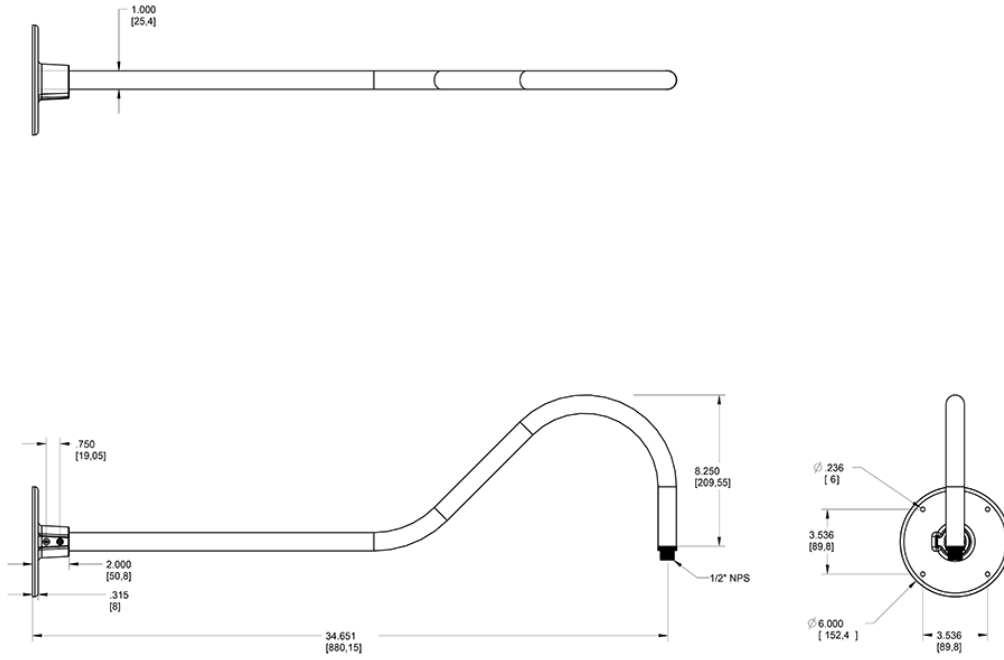

Dimensions

Ordering Matrix

Family	Style	Finish
GOOSE	2	BWN

- 1 = Arm Style 1
- 2 = Arm Style 2
- 3 = Arm Style 3
- 4 = Arm Style 4
- 5 = Arm Style 5
- B = Black
- W = White
- A = Bronze
- S = Silver
- G = Hunter Green
- YL = Yellow
- LB = Light Blue
- BL = Royal Blue
- BWN = Brown
- I = Ivory
- R = Red