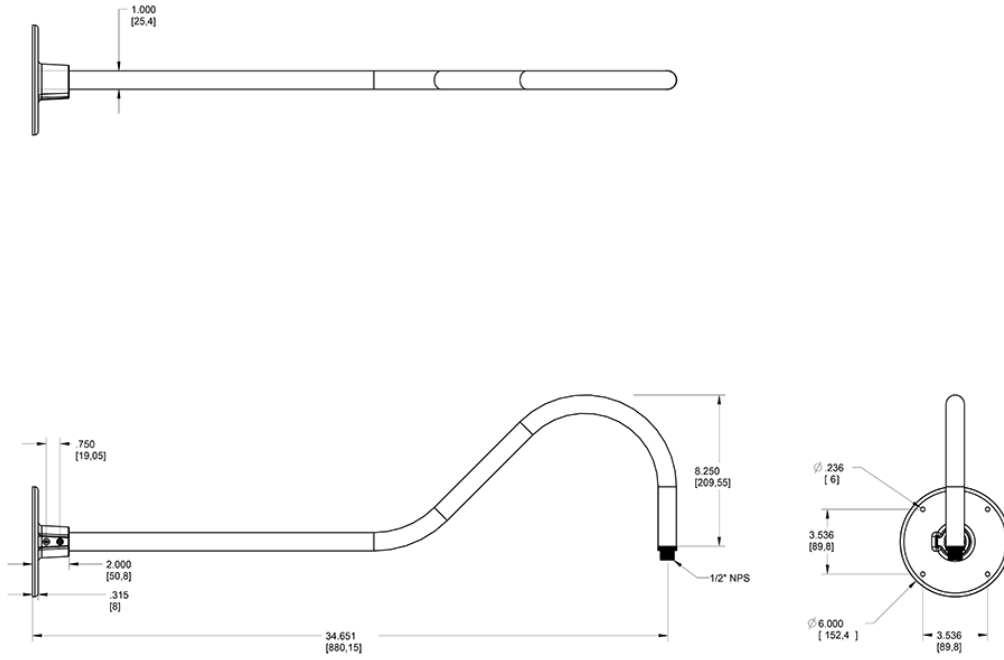

Available in 5 different styles LED Gooseneck Arm. Choose from Style 1 - Style 5 of LED Gooseneck.

Color: Royal blue

Weight: 3.9 lbs

Project:	Type:
Prepared By:	Date:

Technical Specifications

Other

Lead Time:

Construction

Arm:

35" from wall

Diameter:

Diameter of the tube is 1"

Component Only:

This is a component for ordering LED Goosenecks. Not a complete fixture without Shade and Head.

Construction:

Die cast aluminum

Finish:

Formulated for high durability and long-lasting color

Installation

Mounting:

The wall plate does not mount to a junction box but directly to the mounting surface with the proper hardware for the surface

Dimensions

Ordering Matrix

Family	Style	Finish
GOOSE	2	BL

- 1 = Arm Style 1
- 2 = Arm Style 2
- 3 = Arm Style 3
- 4 = Arm Style 4
- 5 = Arm Style 5
- B = Black
- W = White
- A = Bronze
- S = Silver
- G = Hunter Green
- YL = Yellow
- LB = Light Blue
- BL = Royal Blue
- BWN = Brown
- I = Ivory
- R = Red