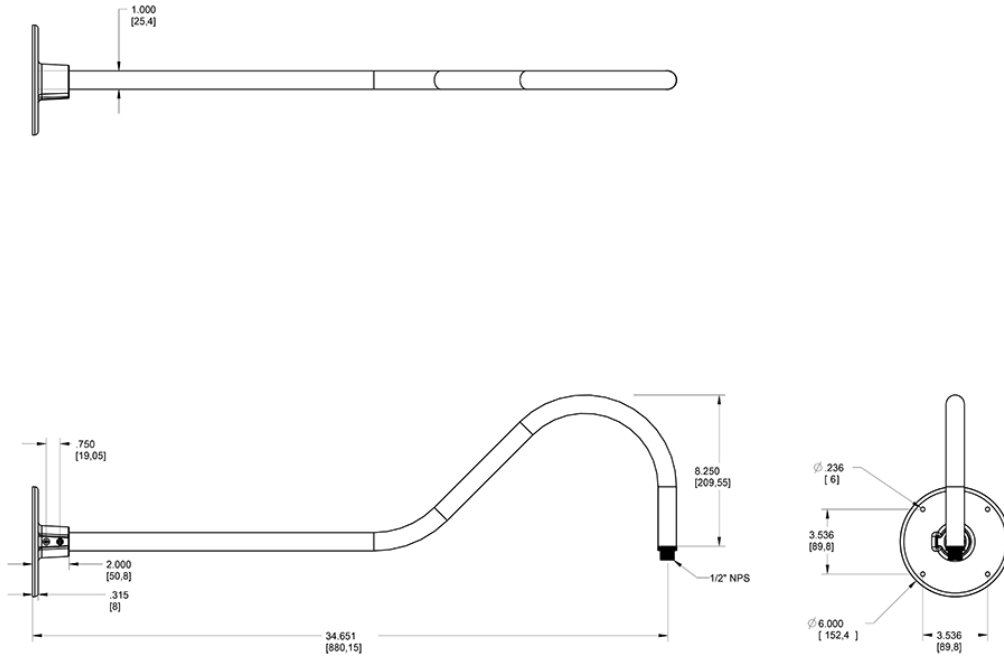

Available in 5 different styles LED Gooseneck Arm. Choose from Style 1 - Style 5 of LED Gooseneck.

Color: Black

Weight: 4.5 lbs

Project:

Type:

Prepared By:

Date:

Technical Specifications

Other

Threads:

1/2" NPS at the fixture Side

Buy American Act Compliance:

RAB values USA manufacturing! Upon request, RAB may be able to manufacture this product to be compliant with the Buy American Act (BAA). Please contact customer service to request a quote for the product to be made BAA compliant.

Construction

Diameter:

Diameter of the tube is 1"

Mounting:

The wall plate does not mount to a junction box but directly to the mounting surface with the proper hardware for the surface

Component Only:

This is a component for ordering LED Goosenecks. Not a complete fixture without Shade and Head.

Construction:

Die cast aluminum

Finish:

Formulated for high durability and long-lasting color

Dimensions

Ordering Matrix

Family	Style	Finish
GOOSE	2	B

- 1 = Arm Style 1
- 2 = Arm Style 2
- 3 = Arm Style 3
- 4 = Arm Style 4
- 5 = Arm Style 5
- B = Black
- W = White
- A = Bronze
- S = Silver
- G = Hunter Green
- YL = Yellow
- LB = Light Blue
- BL = Royal Blue
- BWN = Brown
- I = Ivory
- R = Red