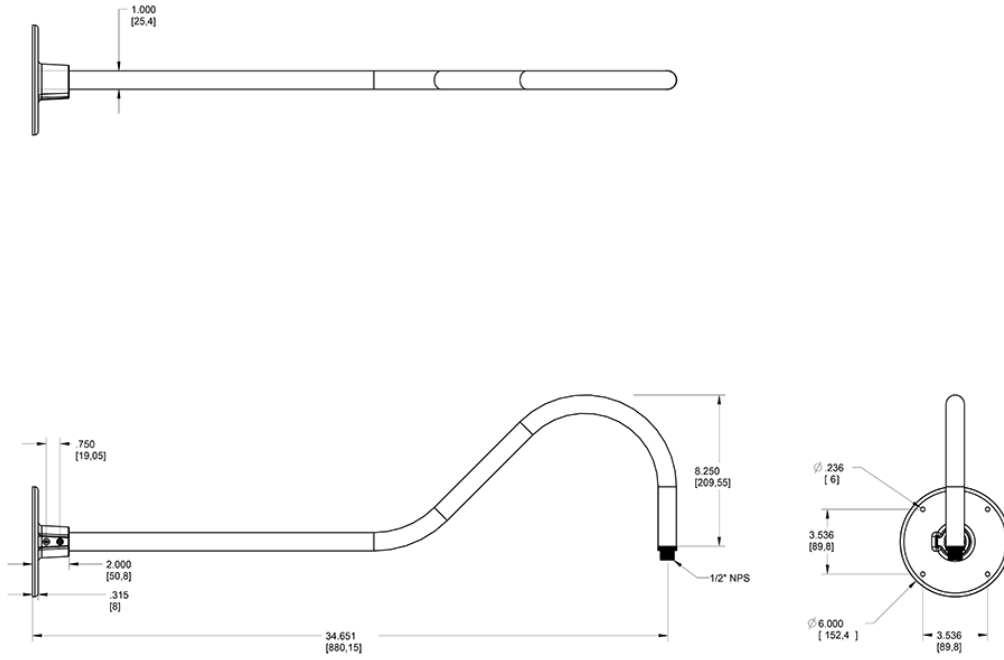

**Construction**

**Arm:**

35" from wall

**Diameter:**

Diameter of the tube is 1"

**Mounting:**

The wall plate does not mount to a junction box but directly to the mounting surface with the proper hardware for the surface

**Component Only:**

This is a component for ordering LED Goosenecks. Not a complete fixture without Shade and Head.

**Construction:**

Die cast aluminum

**Finish:**

Formulated for high durability and long-lasting color

Dimensions

Ordering Matrix

Family	Style	Finish
GOOSE	2	A

- 1 = Arm Style 1
- 2 = Arm Style 2
- 3 = Arm Style 3
- 4 = Arm Style 4
- 5 = Arm Style 5
- B = Black
- W = White
- A = Bronze
- S = Silver
- G = Hunter Green
- YL = Yellow
- LB = Light Blue
- BL = Royal Blue
- BWN = Brown
- I = Ivory
- R = Red