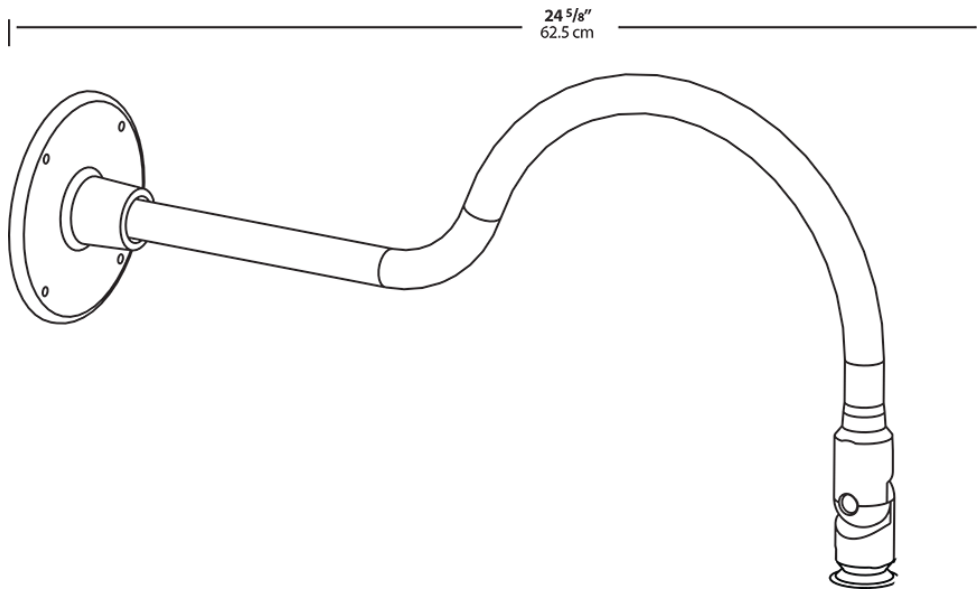

Available in 5 different styles LED Gooseneck Arm. Choose from Style 1 - Style 5 of LED Gooseneck.

Color: Silver

Weight: 2.8 lbs

Project:

Type:

Prepared By:

Date:

Technical Specifications

Construction

Arm:

24" from wall

Diameter:

Diameter of the tube is 1"

Mounting:

The wall plate does not mount to a junction box but directly to the mounting surface with the proper hardware for the surface

Component Only:

This is a component for ordering LED Goosenecks. Not a complete fixture without Shade and Head.

Construction:

Die cast aluminum

Finish:

Formulated for high durability and long-lasting color

Dimensions

Ordering Matrix