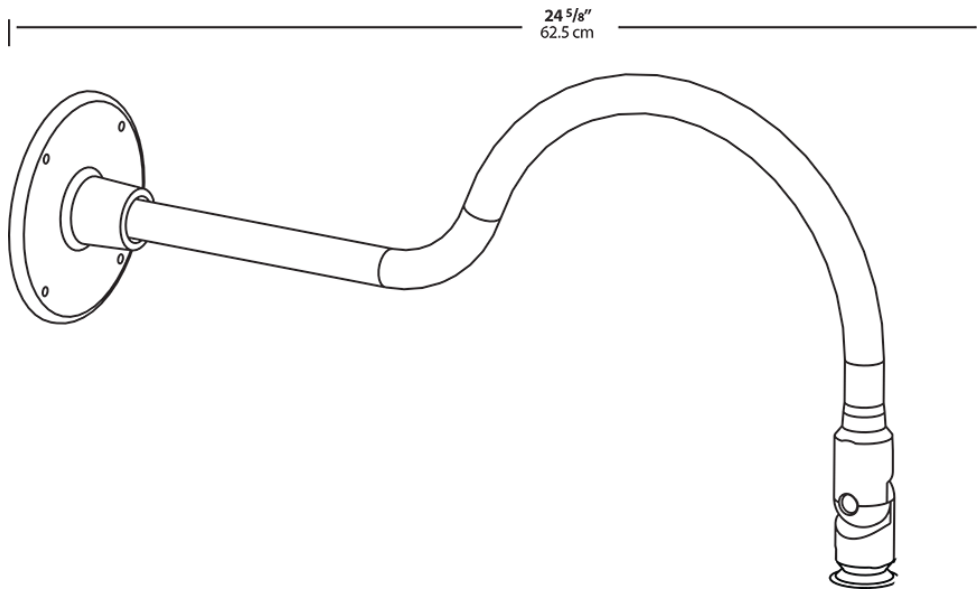

Available in 5 different styles LED Gooseneck Arm. Choose from Style 1 - Style 5 of LED Gooseneck.

Color: Red

Weight: 2.8 lbs

Project:

Type:

Prepared By:

Date:

Technical Specifications

Construction

Arm:

24" from wall

Diameter:

Diameter of the tube is 1"

Mounting:

The wall plate does not mount to a junction box but directly to the mounting surface with the proper hardware for the surface

Component Only:

This is a component for ordering LED Goosenecks. Not a complete fixture without Shade and Head.

Construction:

Die cast aluminum

Finish:

Formulated for high durability and long-lasting color

Dimensions

Ordering Matrix