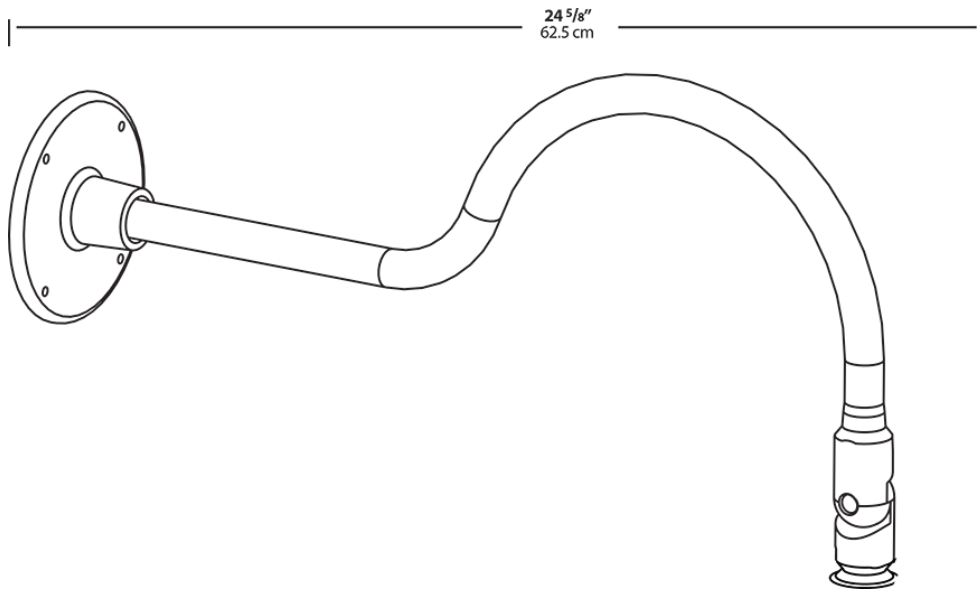

#### Mounting:

The wall plate does not mount to a junction box but directly to the mounting surface with the proper hardware for the surface

#### Component Only:

This is a component for ordering LED Goosenecks. Not a complete fixture without Shade and Head.

#### Construction:

Die cast aluminum

## Dimensions