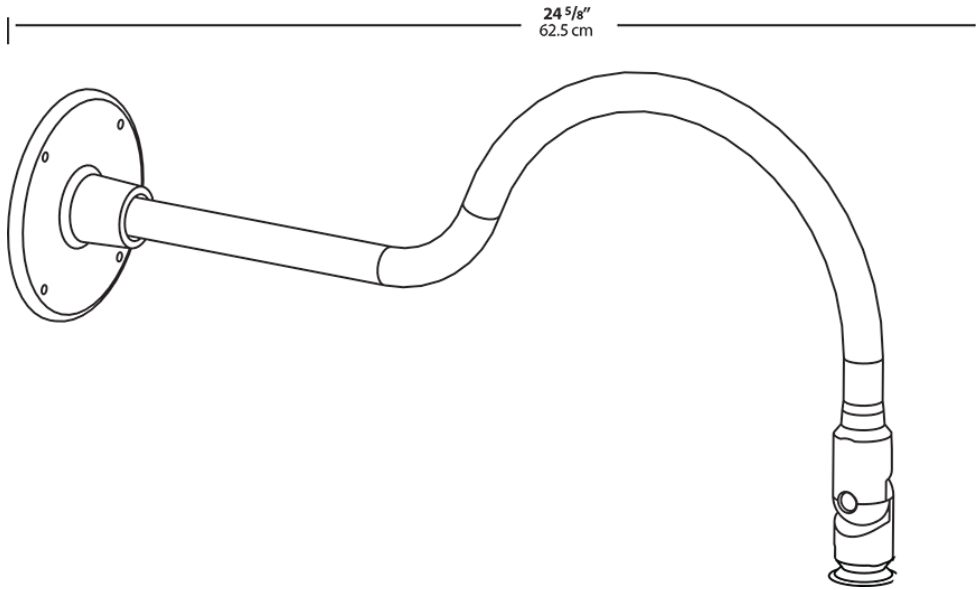

Available in 5 different styles LED Gooseneck Arm. Choose from Style 1 - Style 5 of LED Gooseneck.

Color: Ivory

Weight: 2.8 lbs

Project:

Type:

Prepared By:

Date:

Technical Specifications

Construction

Arm:

24" from wall

Diameter:

Diameter of the tube is 1"

Mounting:

The wall plate does not mount to a junction box but directly to the mounting surface with the proper hardware for the surface

Component Only:

This is a component for ordering LED Goosenecks. Not a complete fixture without Shade and Head.

Construction:

Die cast aluminum

Finish:

Formulated for high durability and long-lasting color

Dimensions

Ordering Matrix