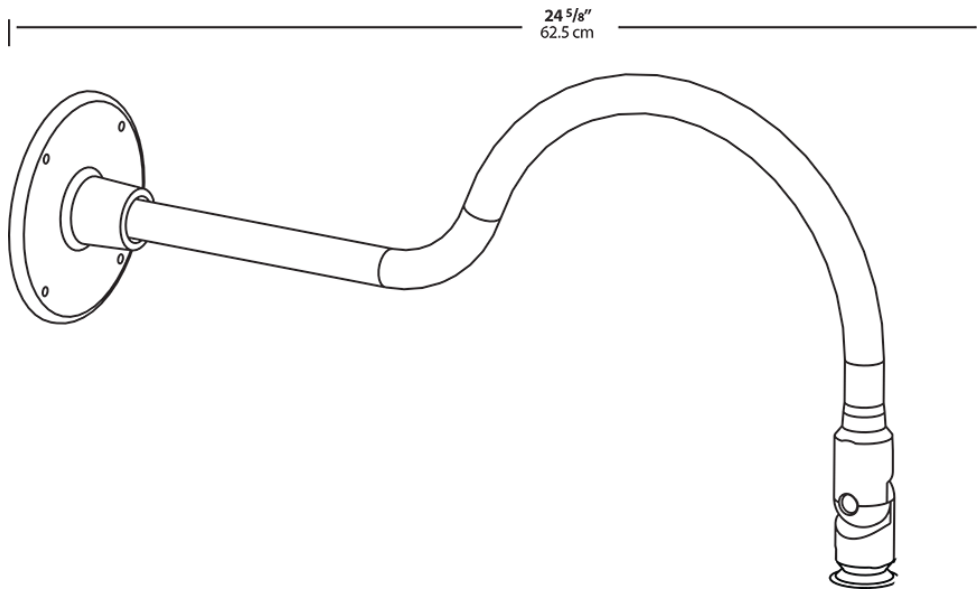

Available in 5 different styles LED Gooseneck Arm. Choose from Style 1 - Style 5 of LED Gooseneck.

Color: Hunter green

Weight: 2.8 lbs

Project:

Type:

Prepared By:

Date:

Technical Specifications

Construction

Arm:

24" from wall

Diameter:

Diameter of the tube is 1"

Mounting:

The wall plate does not mount to a junction box but directly to the mounting surface with the proper hardware for the surface

Component Only:

This is a component for ordering LED Goosenecks. Not a complete fixture without Shade and Head.

Construction:

Die cast aluminum

Finish:

Formulated for high durability and long-lasting color

Dimensions

Ordering Matrix