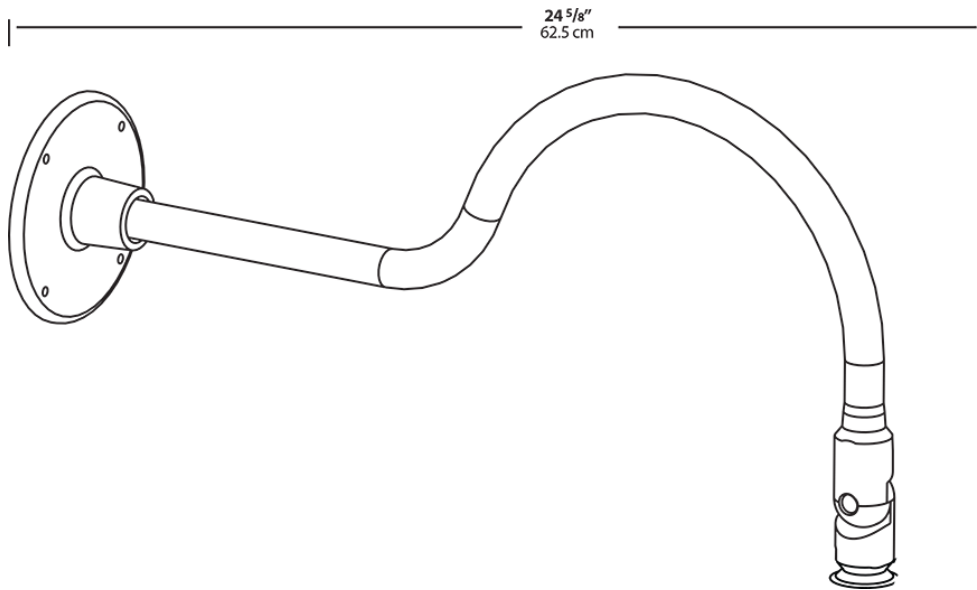

Available in 5 different styles LED Gooseneck Arm. Choose from Style 1 - Style 5 of LED Gooseneck.

Color: Brown

Weight: 2.8 lbs

Project:

Type:

Prepared By:

Date:

Technical Specifications

Construction

Arm:

24" from wall

Diameter:

Diameter of the tube is 1"

Mounting:

The wall plate does not mount to a junction box but directly to the mounting surface with the proper hardware for the surface

Component Only:

This is a component for ordering LED Goosenecks. Not a complete fixture without Shade and Head.

Construction:

Die cast aluminum

Finish:

Formulated for high durability and long-lasting color

Dimensions

Ordering Matrix