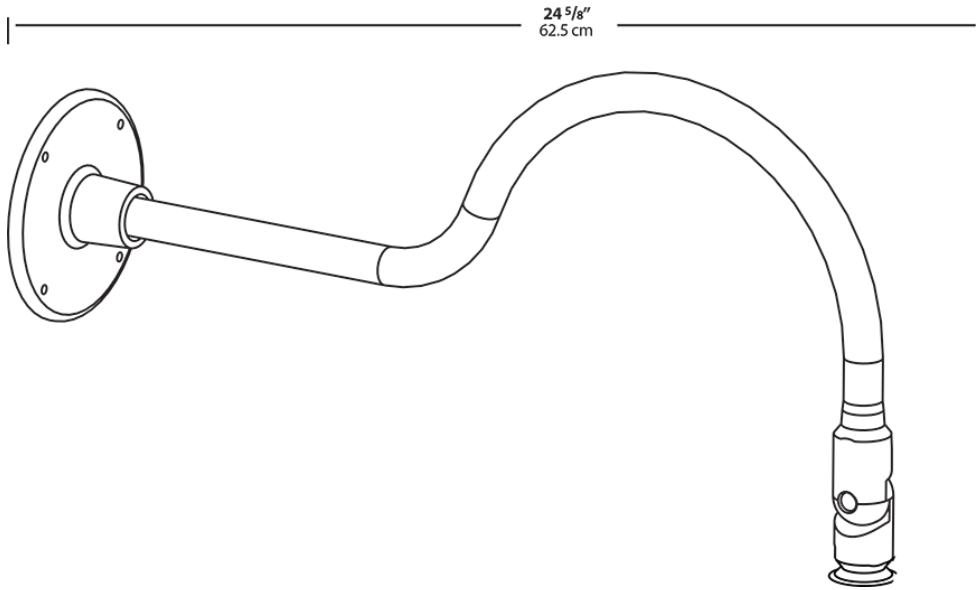

### Construction

**Arm:**

24" from wall

**Diameter:**

Diameter of the tube is 1"

**Component Only:**

This is a component for ordering LED Goosenecks. Not a complete fixture without Shade and Head.

**Construction:**

### Installation

**Mounting:**

The wall plate does not mount to a junction box but directly to the mounting surface with the proper hardware for the surface

**Dimensions**

**Ordering Matrix**

Family	Style	Finish
GOOSE	1	BL