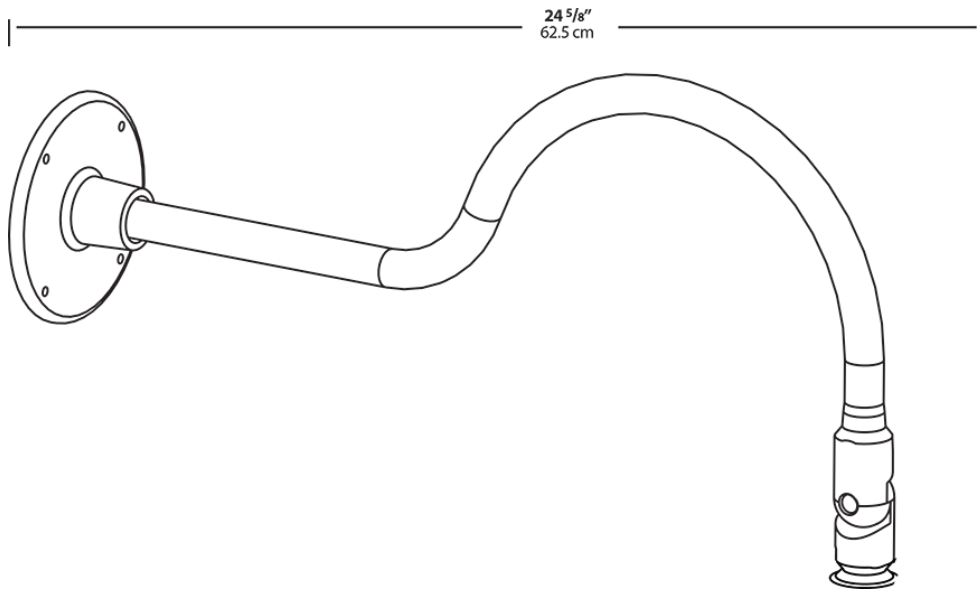

Available in 5 different styles LED Gooseneck Arm. Choose from Style 1 - Style 5 of LED Gooseneck.

Color: Black

Weight: 3.2 lbs

Project:	Type:
Prepared By:	Date:

Lamp Info		Ballast Info	
Type	N/A	Type	N/A
Watts	N/A	120V	N/A
Shape/Size	N/A	208V	N/A
Base	N/A	240V	N/A
ANSI	N/A	277V	N/A
Hours	N/A	Input Watts	N/A
Lamp Lumens	N/A		
Efficacy	N/A		

Technical Specifications

Other

Threads:

1/2" NPS at the fixture Side

Buy American Act Compliance:

RAB values USA manufacturing! Upon request, RAB may be able to manufacture this product to be compliant with the Buy American Act (BAA). Please contact customer service to request a quote for the product to be made BAA compliant.

Construction

Diameter:

Diameter of the tube is 1"

Mounting:

The wall plate does not mount to a junction box but directly to the mounting surface with the proper hardware for the surface

Component Only:

This is a component for ordering LED Goosenecks. Not a complete fixture without Shade and Head.

Construction:

Die cast aluminum

Finish:

Formulated for high durability and long-lasting color

Electrical

THD:

4.7% at 120V, 13.8% at 277V

Dimensions