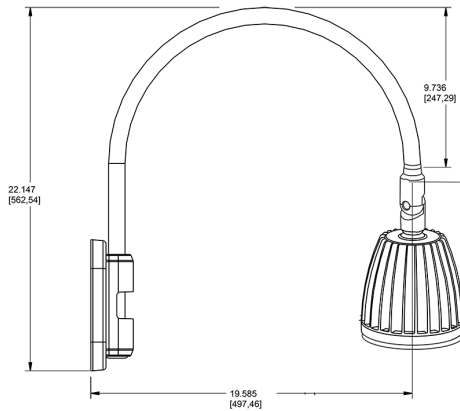

Dimensions

Features

- Adjustable 45° swivel joint
- Superior heat sink
- Die-cast aluminum housing
- 5-Year, No-Compromise Warranty

Ordering Matrix

Family	Wattage	Color Temp	Reflector	Shade	ShadeSize	Finish
GN5LED	26	Y	S			W
	13 = 13W 26 = 26W	Y = 3000K Warm N = 4000K Neutral	Blank = Flood R = Rectangular S = Spot	Blank = No Shade	Blank = No Shade Size	B = Black W = White A = Bronze S = Silver G = Hunter Green YL = Yellow LB = Light Blue BL = Royal Blue BWN = Brown I = Ivory R = Red