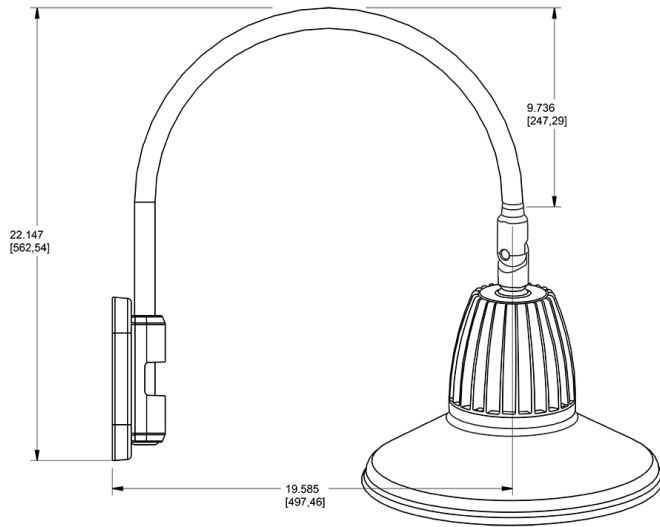

Technical Specifications

Compliance

UL Listed:

Suitable for wet locations. Suitable for mounting within 4ft (1.2m) of the ground.

IESNA LM-79 & lm-80 Testing:

RAB LED luminaires and LED components have been tested by an independent laboratory in accordance with IESNA lm-79 and lm-80

Dimensions

Features

- Adjustable 45° swivel joint
- Superior heat sink
- Die-cast aluminum housing
- 5-Year, No-Compromise Warranty

Ordering Matrix

Family	Wattage	Color Temp	Reflector	Shade	ShadeSize	Finish
GN5LED	26	Y		ST		BL
	13 = 13W 26 = 26W	Y = 3000K Warm N = 4000K Neutral	Blank = Flood R = Rectangular S = Spot	ST = Straight Shade	11 = 11" Blank = 15"	B = Black W = White A = Bronze S = Silver G = Hunter Green YL = Yellow LB = Light Blue BL = Royal Blue BWN = Brown I = Ivory R = Red