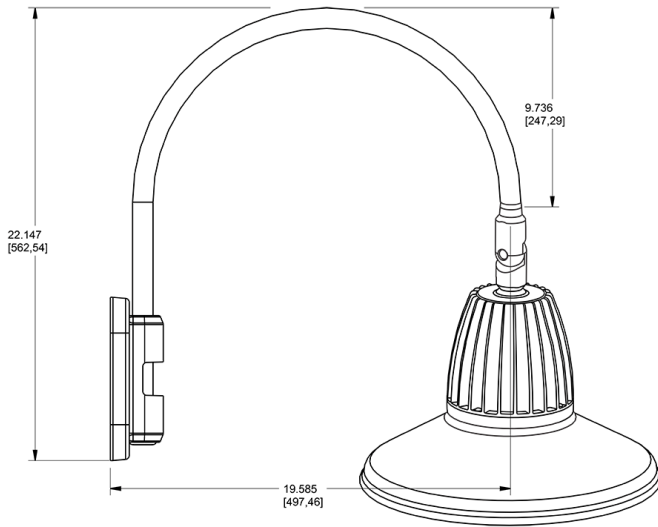

Dimensions

Features

- Adjustable 45° swivel joint
- Superior heat sink
- Die-cast aluminum housing
- 5-Year, No-Compromise Warranty

Ordering Matrix

Family	Wattage	Color Temp	Reflector	Shade	ShadeSize	Finish
GN5LED	26	Y		ST	11	YL
	13 = 13W 26 = 26W	Y = 3000K Warm N = 4000K Neutral	Blank = Flood R = Rectangular S = Spot	ST = Straight Shade	11 = 11" Blank = 15"	B = Black W = White A = Bronze S = Silver G = Hunter Green YL = Yellow LB = Light Blue BL = Royal Blue BWN = Brown I = Ivory R = Red