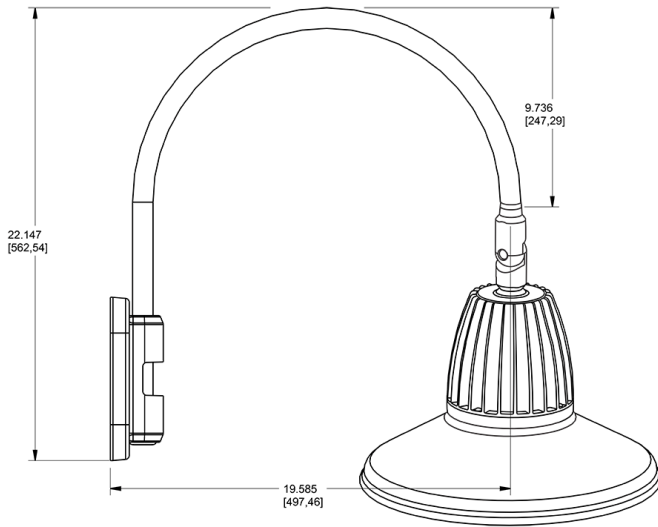

Dimensions

Features

- Adjustable 45° swivel joint
- Superior heat sink
- Die-cast aluminum housing
- 5-Year, No-Compromise Warranty

Ordering Matrix

Family	Wattage	Color Temp	Reflector	Shade	ShadeSize	Finish
GN5LED	26	Y	S	ST		B
	13 = 13W 26 = 26W	Y = 3000K Warm N = 4000K Neutral	Blank = Flood R = Rectangular S = Spot	ST = Straight Shade	11 = 11" Blank = 15"	B = Black W = White A = Bronze S = Silver G = Hunter Green YL = Yellow LB = Light Blue BL = Royal Blue BWN = Brown I = Ivory R = Red