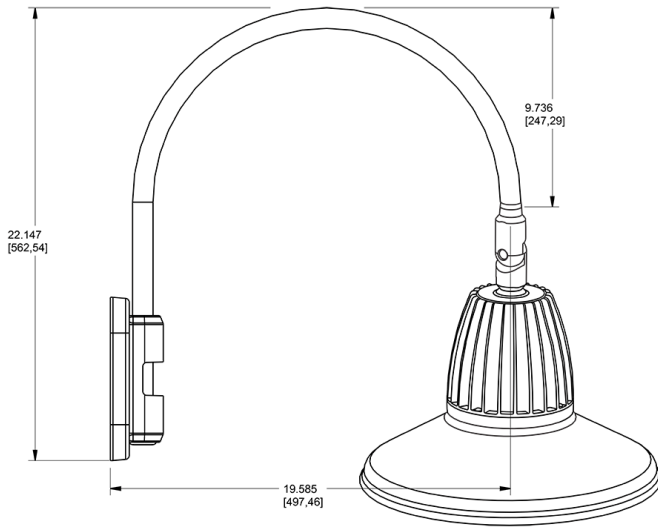

Dimensions

Features

- Adjustable 45° swivel joint
- Superior heat sink
- Die-cast aluminum housing
- 5-Year, No-Compromise Warranty

Ordering Matrix

Family	Wattage	Color Temp	Reflector	Shade	ShadeSize	Finish
GN5LED	26	Y	S	ST	11	YL
	13 = 13W 26 = 26W	Y = 3000K Warm N = 4000K Neutral	Blank = Flood R = Rectangular S = Spot	ST = Straight Shade	11 = 11" Blank = 15"	B = Black W = White A = Bronze S = Silver G = Hunter Green YL = Yellow LB = Light Blue BL = Royal Blue BWN = Brown I = Ivory R = Red