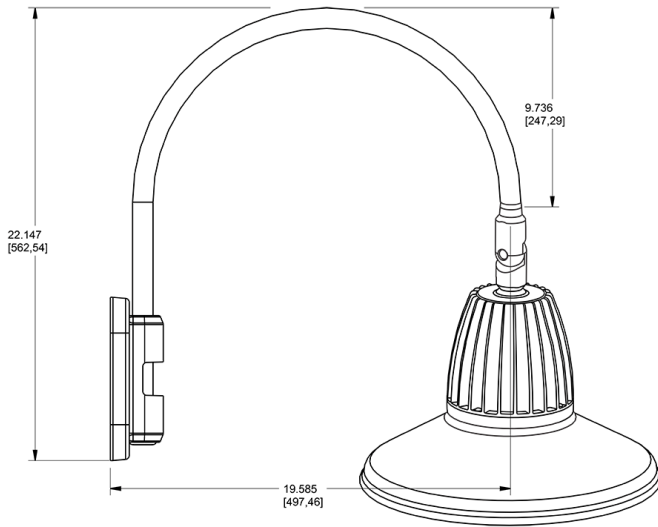

Dimensions

Features

- Adjustable 45° swivel joint
- Superior heat sink
- Die-cast aluminum housing
- 5-Year, No-Compromise Warranty

Ordering Matrix

Family	Wattage	Color Temp	Reflector	Shade	ShadeSize	Finish
GN5LED	26	Y	S	ST	11	R
	13 = 13W 26 = 26W	Y = 3000K Warm N = 4000K Neutral	Blank = Flood R = Rectangular S = Spot	ST = Straight Shade	11 = 11" Blank = 15"	B = Black W = White A = Bronze S = Silver G = Hunter Green YL = Yellow LB = Light Blue BL = Royal Blue BWN = Brown I = Ivory R = Red