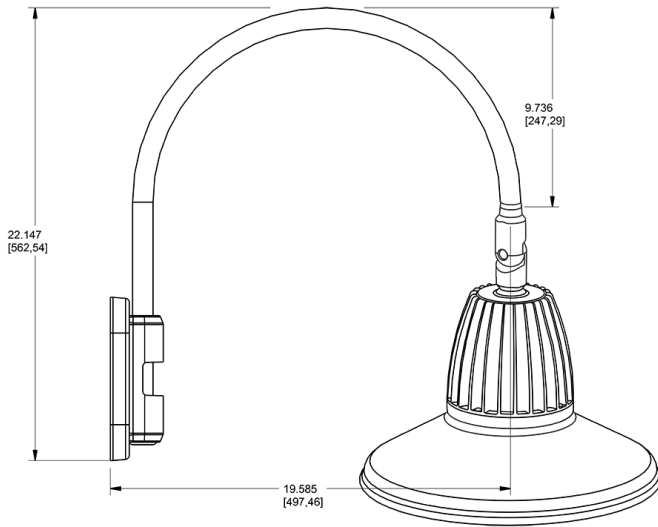

Dimensions

Features

- Adjustable 45° swivel joint
- Superior heat sink
- Die-cast aluminum housing
- 5-Year, No-Compromise Warranty

Ordering Matrix

Family	Wattage	Color Temp	Reflector	Shade	ShadeSize	Finish
GN5LED	26	Y	S	ST	11	BL
	13 = 13W 26 = 26W	Y = 3000K Warm N = 4000K Neutral	Blank = Flood R = Rectangular S = Spot	ST = Straight Shade	11 = 11" Blank = 15"	B = Black W = White A = Bronze S = Silver G = Hunter Green YL = Yellow LB = Light Blue BL = Royal Blue BWN = Brown I = Ivory R = Red