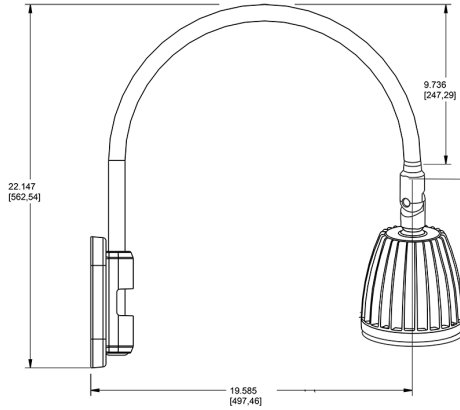

Technical Specifications

Compliance

UL Listed:

Suitable for wet locations. Suitable for mounting within 4ft (1.2m) of the ground.

IESNA LM-79 & lm-80 Testing:

RAB LED luminaires and LED components have been tested by an independent laboratory in accordance with IESNA lm-79 and lm-80

Dimensions

Features

- Adjustable 45° swivel joint
- Superior heat sink
- Die-cast aluminum housing
- 5-Year, No-Compromise Warranty

Ordering Matrix

Family	Wattage	Color Temp	Reflector	Shade	ShadeSize	Finish
GN5LED	26	Y	S			R
	13 = 13W 26 = 26W	Y = 3000K Warm N = 4000K Neutral	Blank = Flood R = Rectangular S = Spot	Blank = No Shade	Blank = No Shade Size	B = Black W = White A = Bronze S = Silver G = Hunter Green YL = Yellow LB = Light Blue BL = Royal Blue BWN = Brown I = Ivory R = Red