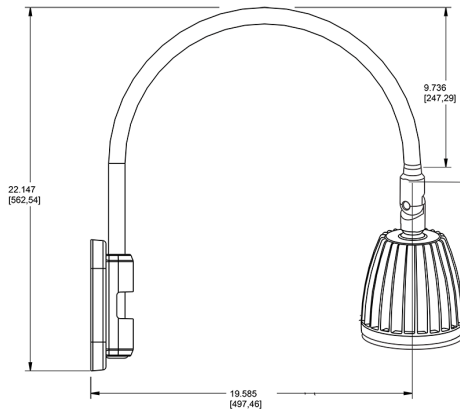

Technical Specifications

Compliance

UL Listed:

Suitable for wet locations. Suitable for mounting within 4ft (1.2m) of the ground.

IESNA LM-79 & lm-80 Testing:

RAB LED luminaires and LED components have been tested by an independent laboratory in accordance with IESNA lm-79 and lm-80

Dimensions

Features

- Adjustable 45° swivel joint
- Superior heat sink
- Die-cast aluminum housing
- 5-Year, No-Compromise Warranty

Ordering Matrix

Family	Wattage	Color Temp	Reflector	Shade	ShadeSize	Finish
GN5LED	26	Y	S			LB
	13 = 13W 26 = 26W	Y = 3000K Warm N = 4000K Neutral	Blank = Flood R = Rectangular S = Spot	Blank = No Shade	Blank = No Shade Size	B = Black W = White A = Bronze S = Silver G = Hunter Green YL = Yellow LB = Light Blue BL = Royal Blue BWN = Brown I = Ivory R = Red