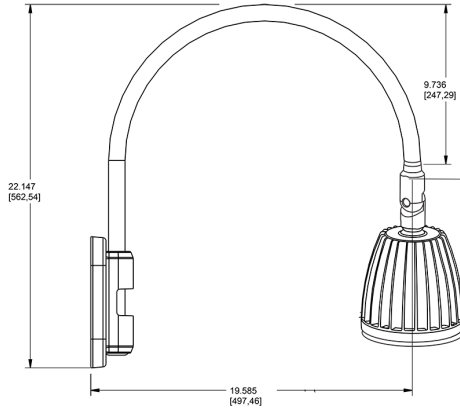

Dimensions

Features

- Adjustable 45° swivel joint
- Superior heat sink
- Die-cast aluminum housing
- 5-Year, No-Compromise Warranty

Ordering Matrix

Family	Wattage	Color Temp	Reflector	Shade	ShadeSize	Finish
GN5LED	26	Y	S			I
	13 = 13W 26 = 26W	Y = 3000K Warm N = 4000K Neutral	Blank = Flood R = Rectangular S = Spot	Blank = No Shade	Blank = No Shade Size	B = Black W = White A = Bronze S = Silver G = Hunter Green YL = Yellow LB = Light Blue BL = Royal Blue BWN = Brown I = Ivory R = Red