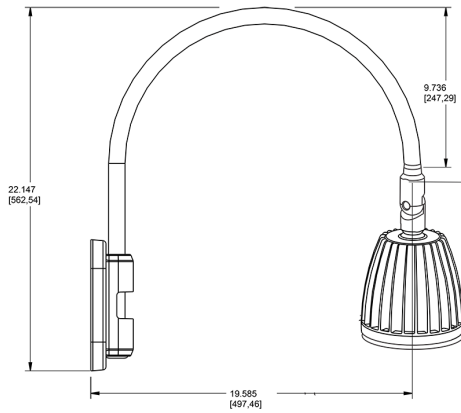

Technical Specifications

Compliance

UL Listed:

Suitable for wet locations. Suitable for mounting within 4ft (1.2m) of the ground.

IESNA LM-79 & lm-80 Testing:

RAB LED luminaires and LED components have been tested by an independent laboratory in accordance with IESNA lm-79 and lm-80

Dimensions

Features

- Adjustable 45° swivel joint
- Superior heat sink
- Die-cast aluminum housing
- 5-Year, No-Compromise Warranty

Ordering Matrix

Family	Wattage	Color Temp	Reflector	Shade	ShadeSize	Finish
GN5LED	26	Y	S			BWN
	13 = 13W 26 = 26W	Y = 3000K Warm N = 4000K Neutral	Blank = Flood R = Rectangular S = Spot	Blank = No Shade	Blank = No Shade Size	B = Black W = White A = Bronze S = Silver G = Hunter Green YL = Yellow LB = Light Blue BL = Royal Blue BWN = Brown I = Ivory R = Red