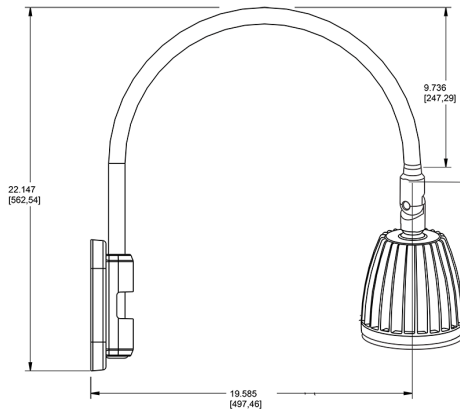

Dimensions

Features

- Adjustable 45° swivel joint
- Superior heat sink
- Die-cast aluminum housing
- 5-Year, No-Compromise Warranty

Ordering Matrix

Family	Wattage	Color Temp	Reflector	Shade	ShadeSize	Finish
GN5LED	26	Y	S			B
	13 = 13W 26 = 26W	Y = 3000K Warm N = 4000K Neutral	Blank = Flood R = Rectangular S = Spot	Blank = No Shade	Blank = No Shade Size	B = Black W = White A = Bronze S = Silver G = Hunter Green YL = Yellow LB = Light Blue BL = Royal Blue BWN = Brown I = Ivory R = Red